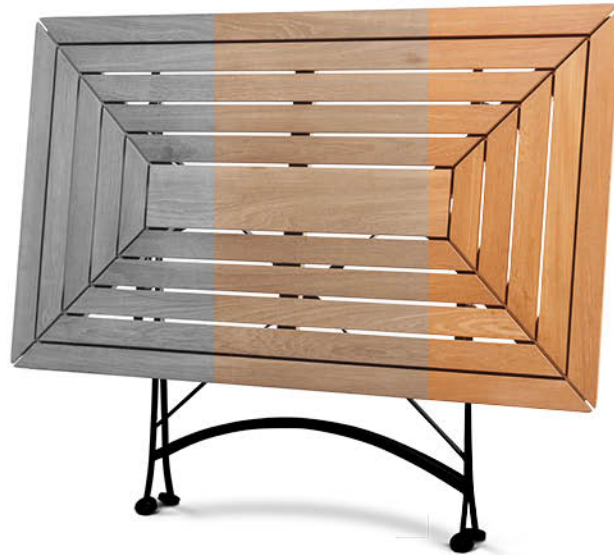

1
YEAR

6
MONTHS

NEW