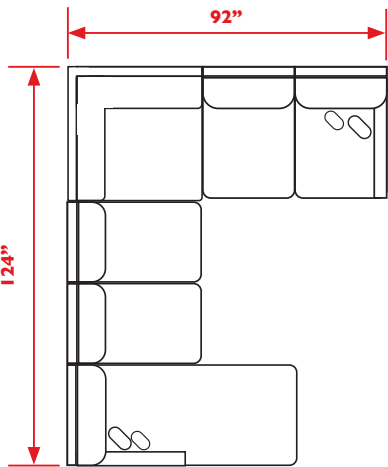

FI6H

Storage Ottoman
FI6H

FI6H MEASUREMENTS

Ottoman Height 20"

Ottoman Width 47"

Ottoman Depth 26.5"

Finish Options For All Models Shown:

Dark Walnut (DW)

MI0CL_ - Chaise (Left Arm Facing)*
MI0CL_LU (Leather Match)
MI0CR_ - Chaise (Right Arm Facing)*
MI0CR_LU (Leather Match)

UNIT	SEAT
H: 35 1/2" †	H: 21 1/2" †
W: 35"	W: 30"
D: 61"	D: 47"

MI0LL_ - Loveseat (Left Arm Facing)*
MI0LL_LU (Leather Match)
MI0LR_ - Loveseat (Right Arm Facing)*
MI0LR_LU (Leather Match)

UNIT	SEAT
H: 35 1/2" †	H: 21 1/2" †
W: 57"	W: 53 1/2"
D: 36"	D: 22 1/2"

MI0AL_ - Armless Loveseat
MI0AL_LU (Leather Match)

UNIT	SEAT
H: 35 1/2" †	H: 21 1/2" †
W: 54"	W: 54"
D: 36"	D: 22 1/2"

MI0AC_ - Armless Chair
MI0AC_LU (Leather Match)