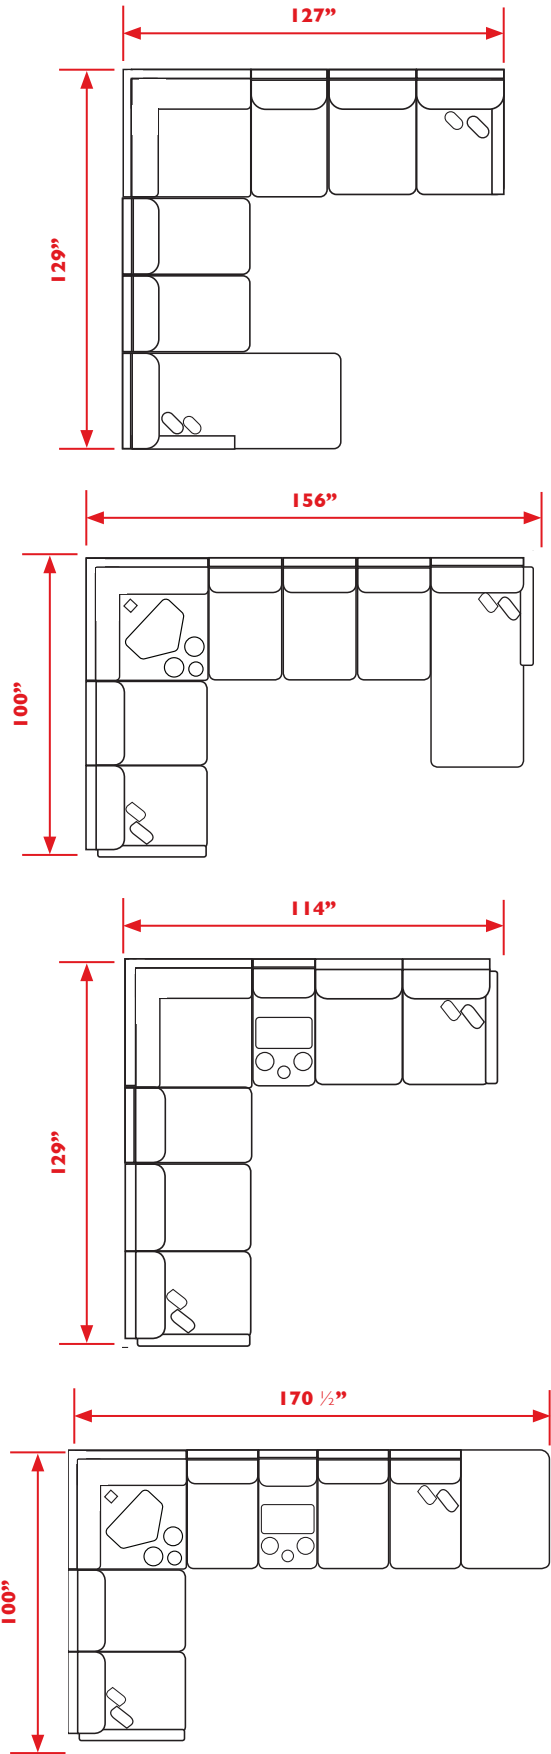

Chair & A Half
C20H

C20 MEASUREMENTS

Chair Height 33"

Chair Width 51"

Chair Depth 35.5"

Seat Height 19.5"

Seat Width 41"

Seat Depth 23"

DOVELY SECTIONAL

Cover Shown: 19817

All measurements are approximate.

STATIONARY SOFAS

Easily coordinated. Beautiful comfort. Built to last. The only stationary sofas worthy of being called Best.

M25CL - Chaise (Left Arm Facing)*†
M25CR - Chaise (Right Arm Facing)*†

UNIT	SEAT
H: 37 1/2"	H: 19 1/2"
W: 35"	W: 27 1/2"
D: 65"	D: 22 1/2"

M25LL - Loveseat (Left Arm Facing)*†
M25LR - Loveseat (Right Arm Facing)*†

UNIT	SEAT
H: 37 1/2"	H: 19 1/2"
W: 60"	W: 54 1/2"
D: 40 1/2"	D: 22 1/2"

M25AL - Armless Loveseat

UNIT	SEAT
H: 37 1/2"	H: 19 1/2"
W: 54"	W: 55 1/2"
D: 40 1/2"	D: 22 1/2"

M25AC - Armless Chair

UNIT	SEAT
H: 37 1/2"	H: 19 1/2"
W: 27"	W: 27 1/2"
D: 40 1/2"	D: 22 1/2"

M25W - Wedge

UNIT	SEAT
H: 37 1/2"	H: 19 1/2"
W: 40"	W: 22 1/2"
D: 40"	D: 22 1/2"