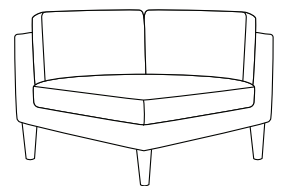

Available Leg Finish Options†

All measurements are approximate.

*Comes with two pillows in choice of fabric, pillow 6

† Add additional 1" to height for metal legs options