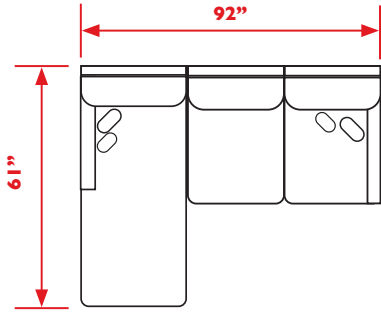

STATIONARY SOFAS

Easily coordinated. Beautiful comfort. Built to last. The only stationary sofas worthy of being called Best.