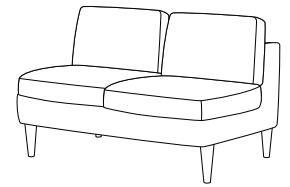

STATIONARY SOFAS

Easily coordinated. Beautiful comfort. Built to last. The only stationary sofas worthy of being called Best.

MI0CL_ - Chaise (Left Arm Facing)*
MI0CL_LU (Leather Match)
MI0CR_ - Chaise (Right Arm Facing)*
MI0CR_LU (Leather Match)

UNIT	SEAT
H: 35 1/2" †	H: 21 1/2" †
W: 35"	W: 30"
D: 61"	D: 47"

MI0LL_ - Loveseat (Left Arm Facing)*
MI0LL_LU (Leather Match)
MI0LR_ - Loveseat (Right Arm Facing)*
MI0LR_LU (Leather Match)

UNIT	SEAT
H: 35 1/2" †	H: 21 1/2" †
W: 57"	W: 53 1/2"
D: 36"	D: 22 1/2"

MI0AL_ - Armless Loveseat
MI0AL_LU (Leather Match)

UNIT	SEAT
H: 35 1/2" †	H: 21 1/2" †
W: 54"	W: 54"
D: 36"	D: 22 1/2"

MI0AC_ - Armless Chair
MI0AC_LU (Leather Match)

UNIT	SEAT
H: 35 1/2" †	H: 21 1/2" †
W: 27"	W: 27"
D: 36"	D: 22 1/2"

MI0W_ - Wedge
MI0W_LU (Leather Match)

UNIT	SEAT
H: 35 1/2" †	H: 21 1/2" †
W: 35"	W: 22 1/2"
D: 36"	D: 22 1/2"

Available Leg Finish Options†

All measurements are approximate.

*Comes with two pillows in choice of fabric, pillow 6

† Add additional 1" to height for metal legs options