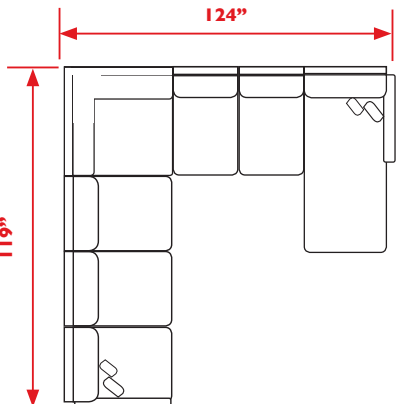

FI6H

Storage Ottoman
FI6H

FI6H MEASUREMENTS

Ottoman Height 20"

Ottoman Width 47"

Ottoman Depth 26.5"

Finish Options For All Models Shown:

Dark Walnut (DW)

MI0CL_ - Chaise (Left Arm Facing)*
MI0CL_LU (Leather Match)
MI0CR_ - Chaise (Right Arm Facing)*
MI0CR_LU (Leather Match)

UNIT	SEAT
H: 35 1/2" †	H: 21 1/2" †
W: 35"	W: 30"
D: 61"	D: 47"

MI0LL_ - Loveseat (Left Arm Facing)*
MI0LL_LU (Leather Match)
MI0LR_ - Loveseat (Right Arm Facing)*
MI0LR_LU (Leather Match)

UNIT	SEAT
H: 35 1/2" †	H: 21 1/2" †
W: 57"	W: 53 1/2"
D: 36"	D: 22 1/2"

MI0AL_ - Armless Loveseat
MI0AL_LU (Leather Match)

UNIT	SEAT
H: 35 1/2" †	H: 21 1/2" †
W: 54"	W: 54"
D: 36"	D: 22 1/2"

MI0AC_ - Armless Chair
MI0AC_LU (Leather Match)