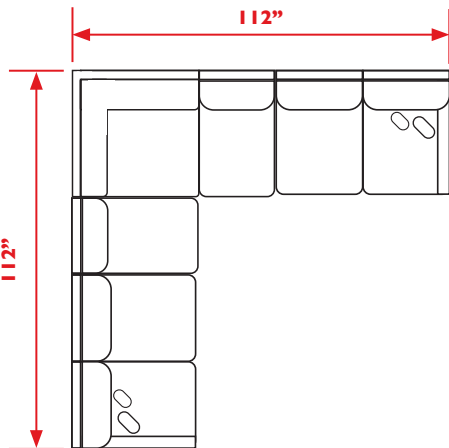

M82AC_ - Armless Chair

Choose Finish: Espresso (E), Dark Walnut (DW) or Riverloom (R)

UNIT	SEAT
H: 37 1/2"	H: 21"
W: 22 1/2"	W: 22 1/2"
D: 39"	D: 21 1/2"