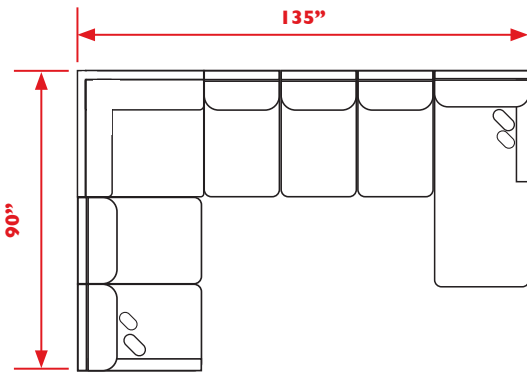

M82LL_ - Loveseat (Left Arm Facing)*

M82LR_ - Loveseat (Right Arm Facing)*

Choose Finish: Espresso (E), Dark Walnut (DW) or Riverloom (R)

UNIT	SEAT
H: 38"	H: 21"
W: 51"	W: 44 1/2"
D: 39"	D: 21 1/2"