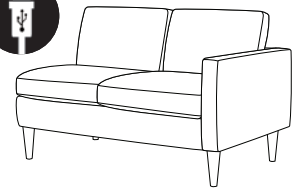

MI0LL_ - Loveseat (Left Arm Facing)*
MI0LL_LU (Leather Match)
MI0LR_ - Loveseat (Right Arm Facing)*
MI0LR_LU (Leather Match)

UNIT	SEAT
H: 35 1/2" †	H: 21 1/2" †
W: 57"	W: 53 1/2"
D: 36"	D: 22 1/2"