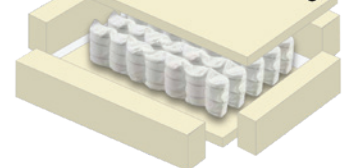

The Annabel Series by Best Home Furnishings is truly a custom seating program. The choice to create the sofa, loveseat, or chair that you want from the selections at right, in addition to our 700+ fabric choices, makes the possibilities seem endless!

All sofas, loveseats and chairs in the Annabel collection feature **semi-attached backs** and **coil spring cushions** wrapped in a plush high-resiliency polyester fiber overlay.

Two pillows standard for Sofa & Loveseat, any fabric (Pillow 5).

Features
Soft Luxe
Coil Spring
Cushioning