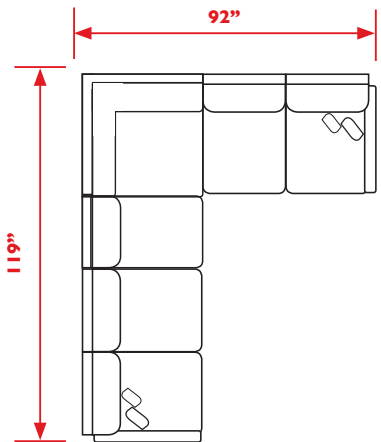

STATIONARY SOFAS

Easily coordinated. Beautiful comfort. Built to last. The only stationary sofas worthy of being called Best.

MI0CL_ - Chaise (Left Arm Facing)*
MI0CL_LU (Leather Match)
MI0CR_ - Chaise (Right Arm Facing)*
MI0CR_LU (Leather Match)

UNIT	SEAT
H: 35 1/2" †	H: 21 1/2" †
W: 35"	W: 30"
D: 61"	D: 47"

MI0LL_ - Loveseat (Left Arm Facing)*
MI0LL_LU (Leather Match)
MI0LR_ - Loveseat (Right Arm Facing)*
MI0LR_LU (Leather Match)

UNIT	SEAT
H: 35 1/2" †	H: 21 1/2" †
W: 57"	W: 53 1/2"
D: 36"	D: 22 1/2"

MI0AL_ - Armless Loveseat
MI0AL_LU (Leather Match)

UNIT	SEAT
H: 35 1/2" †	H: 21 1/2" †
W: 54"	W: 54"
D: 36"	D: 22 1/2"

MI0AC_ - Armless Chair
MI0AC_LU (Leather Match)

UNIT	SEAT
H: 35 1/2" †	H: 21 1/2" †
W: 27"	W: 27"
D: 36"	D: 22 1/2"

MI0W_ - Wedge
MI0W_LU (Leather Match)

UNIT	SEAT
H: 35 1/2" †	H: 21 1/2" †
W: 35"	W: 22 1/2"
D: 36"	D: 22 1/2"

Available Leg Finish Options†

All measurements are approximate.

*Comes with two pillows in choice of fabric, pillow 6

† Add additional 1" to height for metal legs options