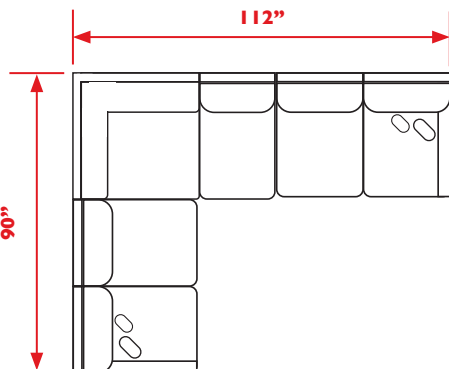

M82W_ - Wedge

Choose Finish: Espresso (E), Dark Walnut (DW) or Riverloom (R)

UNIT	SEAT
H: 37 1/2"	H: 20 1/2"
W: 38 1/2"	W: 22 1/2"
D: 38 1/2"	D: 21 1/2"

All measurements are approximate.

*Two pillows standard in choice of fabric, pillow 14

CUSTOM