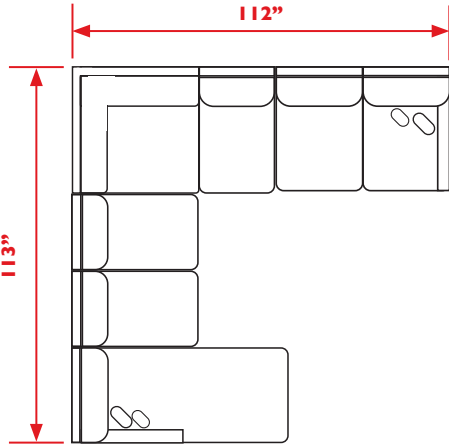

STATIONARY SOFAS

Easily coordinated. Beautiful comfort. Built to last. The only stationary sofas worthy of being called Best.

M82CL_ - Chaise (Left Arm Facing)*

M82CR_ - Chaise (Right Arm Facing)*

Choose Finish: Espresso (E), Dark Walnut (DW) or Riverloom (R)

UNIT	SEAT
H: 38"	H: 21"
W: 29"	W: 22 1/2"
D: 65"	D: 48"