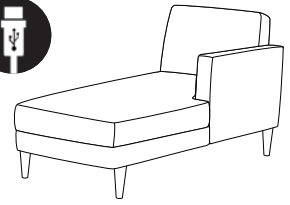

MI0CL_ - Chaise (Left Arm Facing)*
MI0CL_LU (Leather Match)
MI0CR_ - Chaise (Right Arm Facing)*
MI0CR_LU (Leather Match)

UNIT	SEAT
H: 35 1/2" †	H: 21 1/2" †
W: 35"	W: 30"
D: 61"	D: 47"