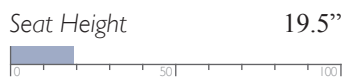

MEASUREMENTS

Manual - Outside Handle
Power - Metallic Push Buttons w/ USB Charger

All measurements are approximate.