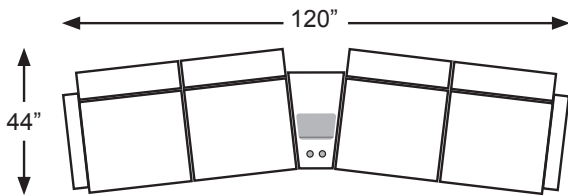

FABRIC

Armless Chair - M730RA
Armless Recliner - M730R4A
Power Armless Recliner - M730RP4A

LEATHER MATCH

Armless Chair - M730CA
Armless Recliner - M730C4A
Power Armless Recliner - M730CP4A

WEDGED CONSOLE

UNIT
H: 35"
W: 20.5"
D: 35.5"