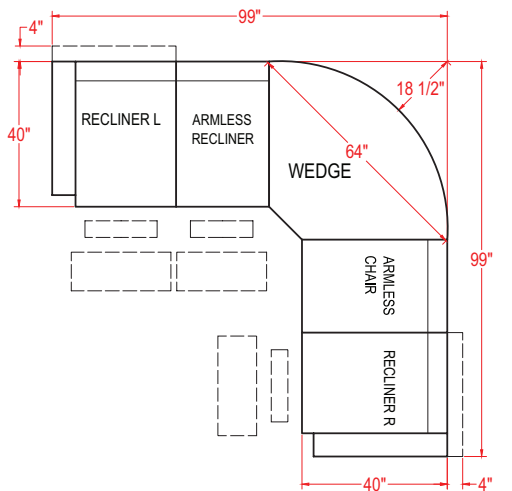

CORNER WEDGE

UNIT	SEAT
H: 40"	H: 20"
W: 62.5"	W: 43"
D: 39"	D: 24"

FABRIC

Corner Wedge - M760RW

LEATHER MATCH

Corner Wedge - M760CW