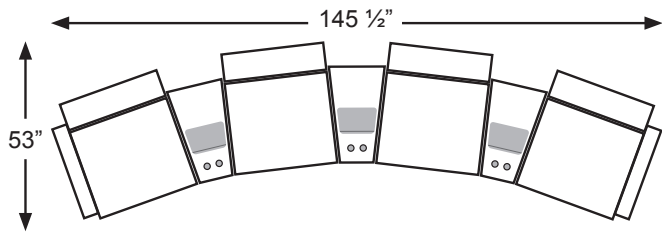

MOTION SOFAS

Generous comfort. Smooth operation. Unmatched quality. The only motion sofas worthy of being called Best.

RECLINER (LEFT ARM FACING) RECLINER (RIGHT ARM FACING)

UNIT	SEAT
H: 40"	H: 20"
W: 32.5"	W: 21.5"
D: 40"	D: 22"

FABRIC

Recliner (Left Arm) - M730R4L
Power Recliner (Left Arm) - M730RP4L
Recliner (Right Arm) - M730R4R
Power Recliner (Right Arm) - M730RP4R

LEATHER MATCH

Recliner (Left Arm) - M730C4L
Power Recliner (Left Arm) - M730CP4L
Recliner (Right Arm) - M730C4R
Power Recliner (Right Arm) - M730CP4R