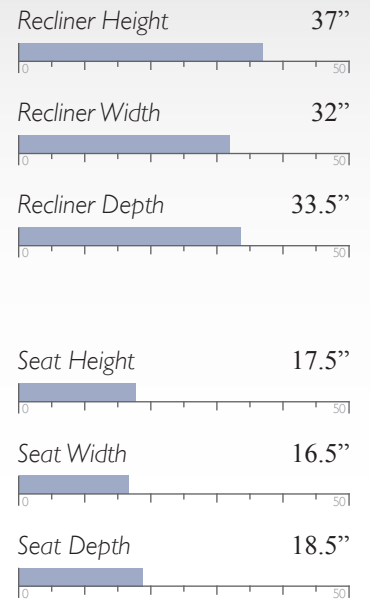

MEASUREMENTS

Cover Shown: 71887L

Leather Match (LU); also available in Leather Match (LV) or Fabric

All measurements are approximate.