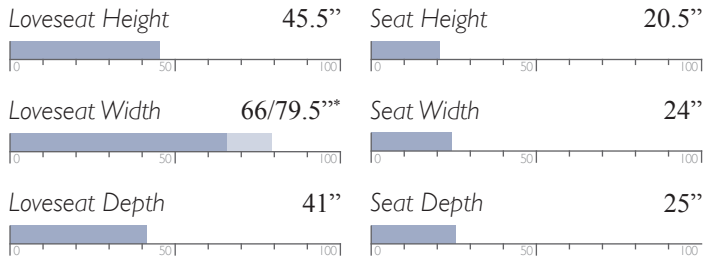

MEASUREMENTS

Power Console options feature a USB charger

*Loveseat with Console adds 13.5" to unit width