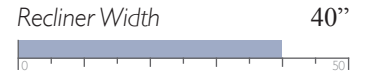

MEASUREMENTS

MEDIUM