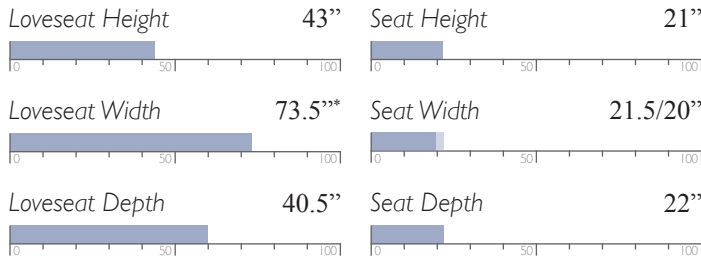

MEASUREMENTS

*Loveseat with Console adds 13.5" to unit width

Tilt Headrest and Power Console options feature a USB charger

MOTION SOFAS