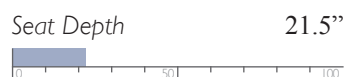

MEASUREMENTS