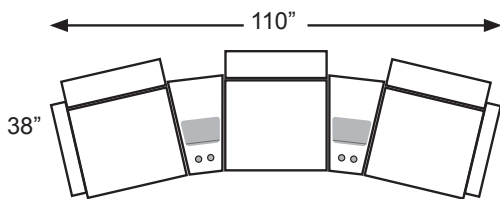

MOTION SOFAS

Generous comfort. Smooth operation. Unmatched quality. The only motion sofas worthy of being called Best.

RECLINER (LEFT ARM FACING) RECLINER (RIGHT ARM FACING)

UNIT	SEAT
H: 40"	H: 20"
W: 32.5"	W: 21.5"
D: 40"	D: 22"

FABRIC

Recliner (Left Arm) - M760R4L
Power Recliner (Left Arm) - M760RP4L
Recliner (Right Arm) - M760R4R
Power Recliner (Right Arm) - M760RP4R

LEATHER MATCH

Recliner (Left Arm) - M760C4L
Power Recliner (Left Arm) - M760CP4L
Recliner (Right Arm) - M760C4R
Power Recliner (Right Arm) - M760CP4R

ARMLESS CHAIR | ARMLESS RECLINER

UNIT	SEAT
H: 40"	H: 20"
W: 24"	W: 23.5"
D: 40"	D: 22"

FABRIC

Armless Chair - M760RA
Armless Recliner - M760R4A
Power Armless Recliner - M760RP4A

LEATHER MATCH

Armless Chair - M760CA
Armless Recliner - M760C4A
Power Armless Recliner - M760CP4A

WEDGED CONSOLE

UNIT
H: 35"
W: 20.5"
D: 35.5"

FABRIC

Wedged Console - M2RC

LEATHER MATCH

Wedged Console - M2CC