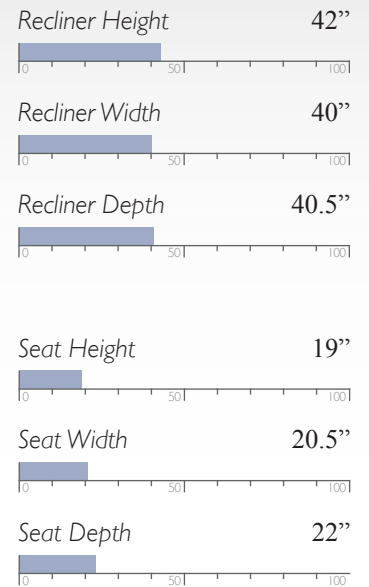

MEASUREMENTS

Fabric; also available in Leather Match (LU)*

Manual - Outside Handle

Power - Power Wand

PowerTilt Headrest - 4 Button w/ USB Charger

Available with Power-Tilt Headrest (9NZ6_)

*Leather version features brass tacks on facing cap