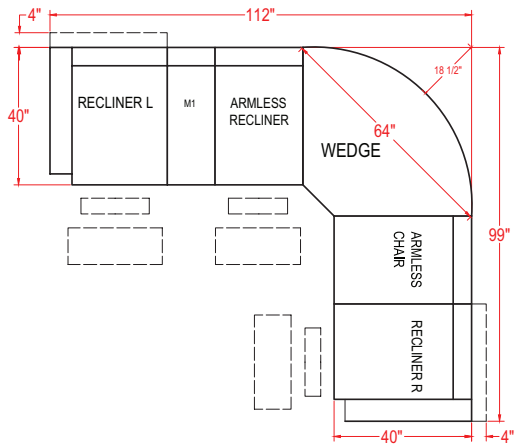

MOTION SOFAS

Generous comfort. Smooth operation. Unmatched quality. The only motion sofas worthy of being called Best.

RECLINER (LEFT ARM FACING) RECLINER (RIGHT ARM FACING)

UNIT	SEAT
H: 40"	H: 20"
W: 32.5"	W: 21.5"
D: 40"	D: 22"

FABRIC

Recliner (Left Arm) - M730R4L
Power Recliner (Left Arm) - M730RP4L
Recliner (Right Arm) - M730R4R
Power Recliner (Right Arm) - M730RP4R

LEATHER MATCH

Recliner (Left Arm) - M730C4L
Power Recliner (Left Arm) - M730CP4L
Recliner (Right Arm) - M730C4R
Power Recliner (Right Arm) - M730CP4R

ARMLESS CHAIR | ARMLESS RECLINER

UNIT	SEAT
H: 40"	H: 20"
W: 24"	W: 23.5"
D: 40"	D: 22"

FABRIC

Armless Chair - M730RA
Armless Recliner - M730R4A
Power Armless Recliner - M730RP4A

LEATHER MATCH

Armless Chair - M730CA
Armless Recliner - M730C4A
Power Armless Recliner - M730CP4A

CORNER WEDGE

UNIT	SEAT
H: 40"	H: 20"
W: 62.5"	W: 43"
D: 39"	D: 24"

FABRIC

Corner Wedge - M730RW

LEATHER MATCH

Corner Wedge - M730CW

STRAIGHT CONSOLE

UNIT
H: 35"
W: 13"
D: 35.5"

FABRIC

Straight Console - M1RC
Straight Console w/ Drawer - M1RD

LEATHER MATCH

Straight Console - M1CC
Straight Console w/ Drawer - M1CD

WEDGED CONSOLE

UNIT
H: 35"
W: 20.5"
D: 35.5"

FABRIC

Wedged Console - M2RC

LEATHER MATCH

Wedged Console - M2CC

Our patented bracketing system prevents the units from being shifted and separating apart.