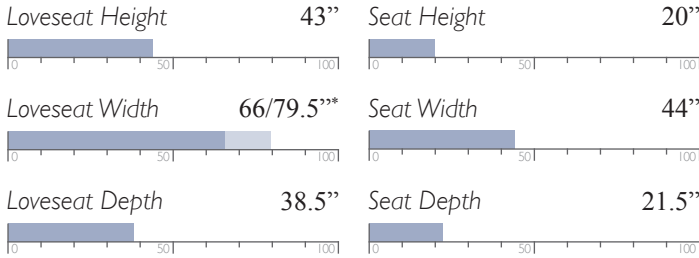

MEASUREMENTS

Tilt Headrest and Power Console options feature a USB charger
*Loveseat with Console adds 13.5" to unit width

MOTION SOFAS