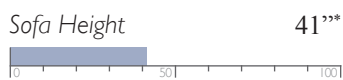

*Only available on Power Lift Recliner

FABRIC

Manual Space Saver®
S515RA4

Power Space Saver®
S515RP4

Power Space Saver® w/ Tilt Headrest*
S515RZ4

MEASUREMENTS

Manual - Outside Handle
Power - Metallic Push Buttons w/ USB Charger
PowerTilt Headrest - 4 Button w/ USB Charger