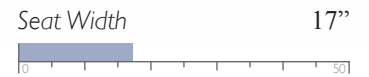

MEASUREMENTS