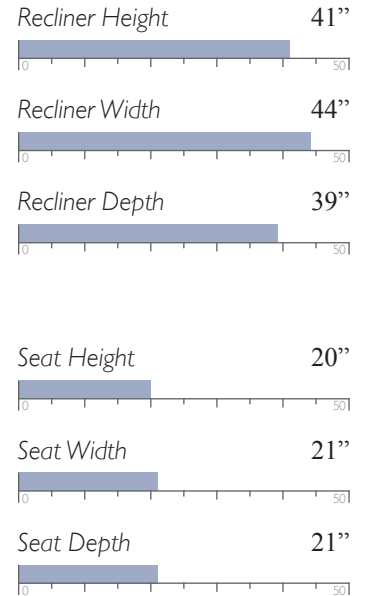

MEASUREMENTS

Leather Match (LV) or (LU); also available in Fabric
MATCHING SOFA & LOVESEAT, PAGE 94
MATCHING SECTIONAL, PAGE 116-119

POWER LIFT