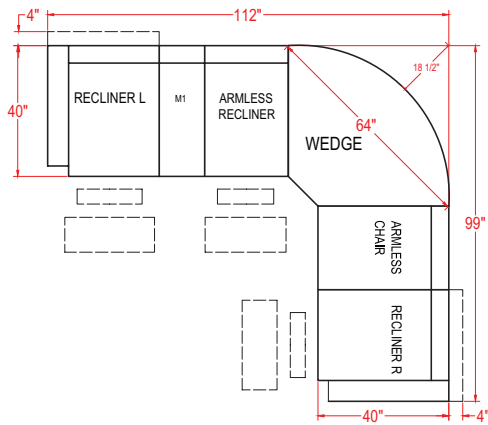

MOTION SOFAS

Generous comfort. Smooth operation. Unmatched quality. The only motion sofas worthy of being called Best.