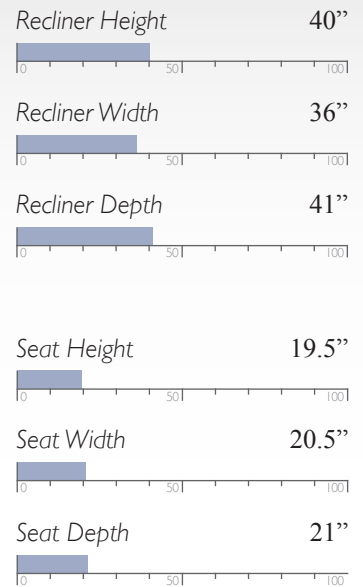

MEASUREMENTS

Fabric

Manual - Outside Handle

Power - Metallic Push Buttons w/ USB Charger

PowerTilt Headrest - Comfort Dial w/ USB Charger

Available with Power-Tilt Headrest (9NZ2_)