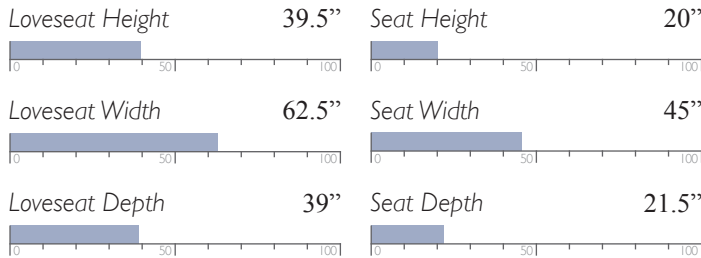

MEASUREMENTS

Available Leathers:

MOTION SOFAS