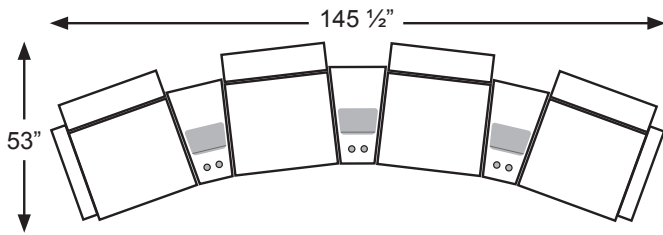

MOTION SOFAS

Generous comfort. Smooth operation. Unmatched quality. The only motion sofas worthy of being called Best.