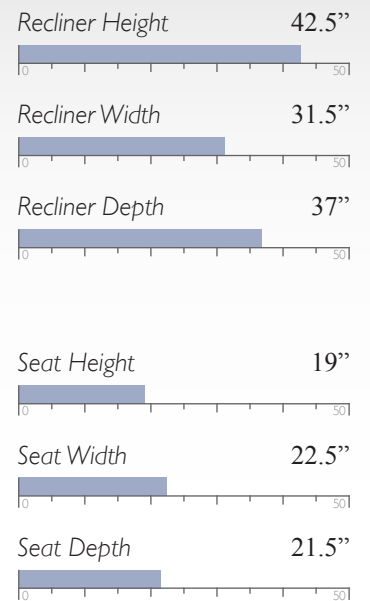

MEASUREMENTS

Available with Power-Tilt Headrest (1AZ9_)

All measurements are approximate.