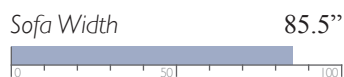

MEASUREMENTS