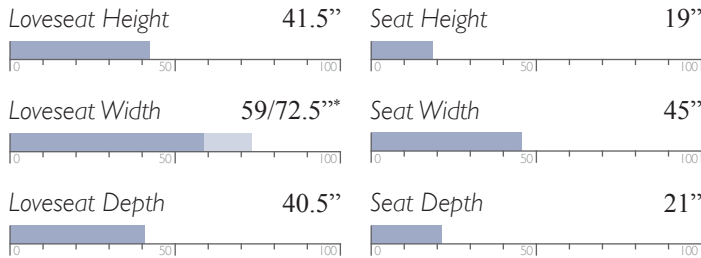

MEASUREMENTS

Tilt Headrest and Power Console options feature a USB charger
*Loveseat with Console adds 13.5" to unit width

MOTION SOFAS