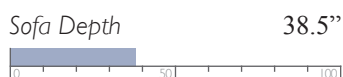

LEATHER MATCH

Manual Space Saver®
S730CA4

Power Space Saver®
S730CP4

MEASUREMENTS

Manual - Outside Handle
Power - Metallic Push Buttons w/ USB Charger

All measurements are approximate.

MOTION SOFAS

Generous comfort. Smooth operation. Unmatched quality. The only motion sofas worthy of being called Best.