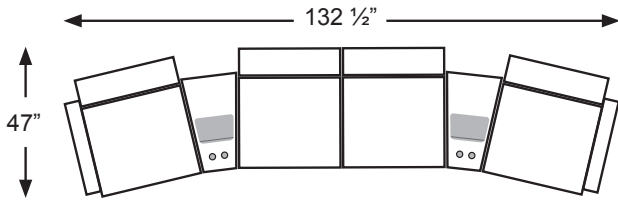

ARMLESS CHAIR | ARMLESS RECLINER

UNIT	SEAT
H: 40"	H: 20"
W: 24"	W: 23.5"
D: 40"	D: 22"

FABRIC

Armless Chair - M760RA
Armless Recliner - M760R4A
Power Armless Recliner - M760RP4A

LEATHER MATCH

Armless Chair - M760CA
Armless Recliner - M760C4A
Power Armless Recliner - M760CP4A