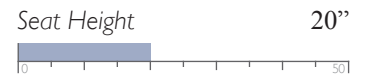

MEASUREMENTS

MEDIUM