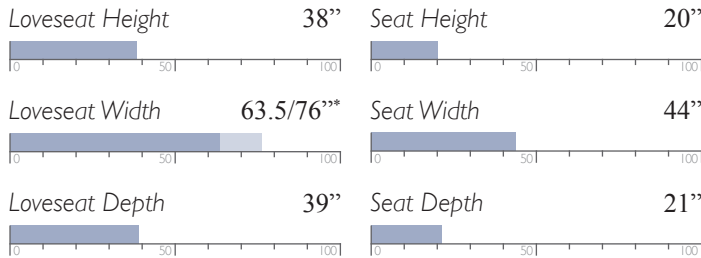

MEASUREMENTS

Tilt Headrest and Power Console options feature a USB charger

**Loveseat with Console adds 12.5" to unit width

MOTION SOFAS