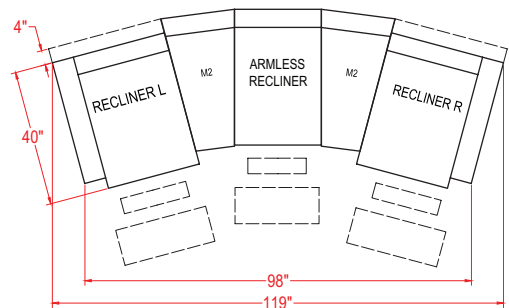

MOTION SOFAS

Generous comfort. Smooth operation. Unmatched quality. The only motion sofas worthy of being called Best.

RECLINER (LEFT ARM FACING) RECLINER (RIGHT ARM FACING)

UNIT	SEAT
H: 40"	H: 20"
W: 32.5"	W: 21.5"
D: 40"	D: 22"

FABRIC

Recliner (Left Arm) - M730R4L
Power Recliner (Left Arm) - M730RP4L
Recliner (Right Arm) - M730R4R
Power Recliner (Right Arm) - M730RP4R

LEATHER MATCH

Recliner (Left Arm) - M730C4L
Power Recliner (Left Arm) - M730CP4L
Recliner (Right Arm) - M730C4R
Power Recliner (Right Arm) - M730CP4R

ARMLESS CHAIR | ARMLESS RECLINER

UNIT	SEAT
H: 40"	H: 20"
W: 24"	W: 23.5"
D: 40"	D: 22"

FABRIC

Armless Chair - M730RA
Armless Recliner - M730R4A
Power Armless Recliner - M730RP4A

LEATHER MATCH

Armless Chair - M730CA
Armless Recliner - M730C4A
Power Armless Recliner - M730CP4A

CORNER WEDGE

UNIT	SEAT
H: 40"	H: 20"
W: 62.5"	W: 43"
D: 39"	D: 24"

FABRIC

Corner Wedge - M730RW

LEATHER MATCH

Corner Wedge - M730CW

STRAIGHT CONSOLE

UNIT
H: 35"
W: 13"
D: 35.5"

FABRIC

Straight Console - M1RC
Straight Console w/ Drawer - M1RD

LEATHER MATCH

Straight Console - M1CC
Straight Console w/ Drawer - M1CD

WEDGED CONSOLE

UNIT
H: 35"
W: 20.5"
D: 35.5"

FABRIC

Wedged Console - M2RC

LEATHER MATCH

Wedged Console - M2CC

Our patented bracketing system prevents the units from being shifted and separating apart.