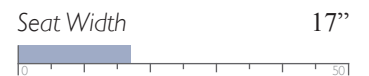

MEASUREMENTS

MEDIUM