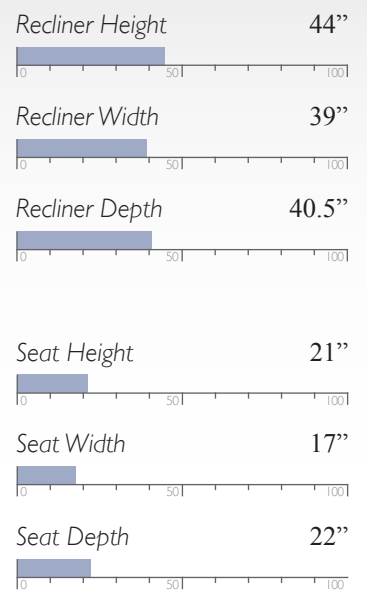

MEASUREMENTS

Fabric; also available in Leather Match (LU) or (LV)

Available with Power-Tilt Headrest (8MZ8_)

Manual - Outside Handle

Power - Power Wand

PowerTilt Headrest - 4 Button w/ USB Charger