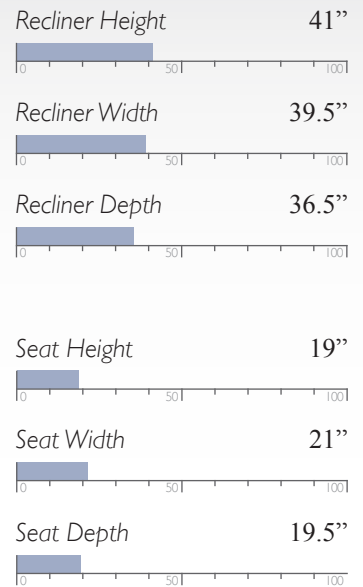

MEASUREMENTS

Fabric; also available in Leather Match (LU)

Manual - Outside Handle

Power - Metallic Push Buttons w/ USB Charger

PowerTilt Headrest - 4 Button w/ USB Charger

Available with Power-Tilt Headrest (4NZ2_)