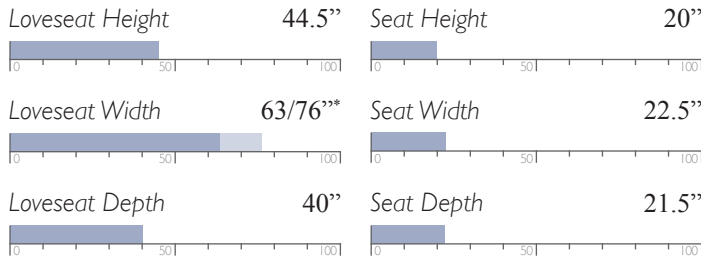

MEASUREMENTS

Tilt Headrest and Power Console options feature a USB charger
*Loveseat with Console adds 13" to unit width

MOTION SOFAS