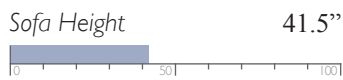

MEASUREMENTS

Manual - Outside Handle
Power - Metallic Push Buttons w/ USB Charger

All measurements are approximate.