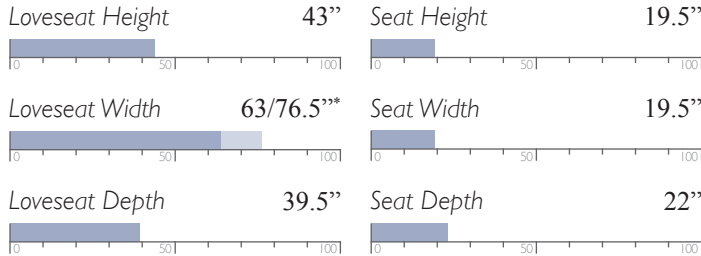

MEASUREMENTS

Tilt Headrest and Power Console options feature a USB charger
*Loveseat with Console adds 13.5" to unit width

MOTION SOFAS