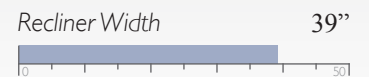

MEASUREMENTS