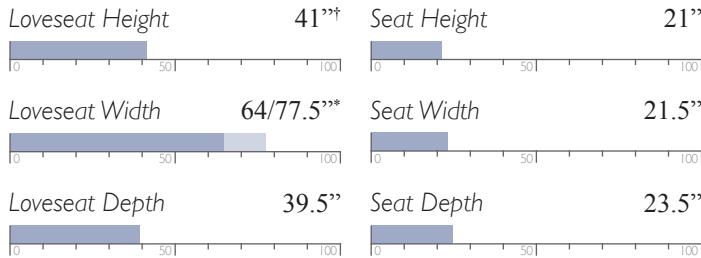

MEASUREMENTS

Tilt Headrest and Power Console options feature a USB charger

[†]Tilt Headrest model is 44.5" tall

[*]Loveseat with Console adds 13.5" to unit width