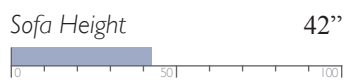

MEASUREMENTS