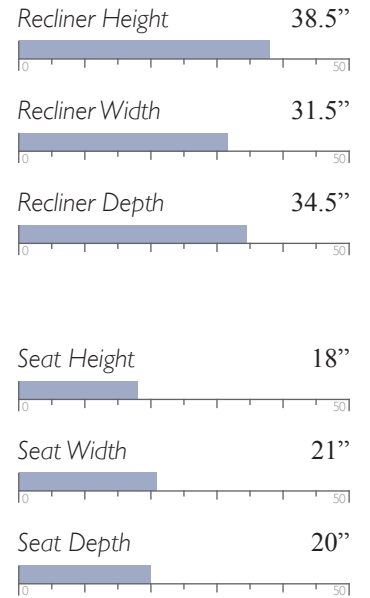

MEASUREMENTS

PETITE