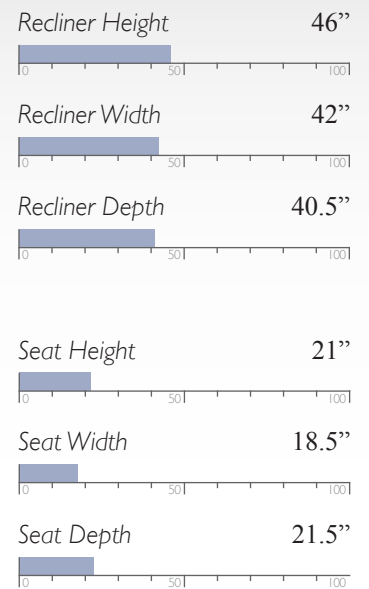

MEASUREMENTS

Fabric; also available in Leather Match (LU)

Manual - Outside Handle

Power - Power Wand