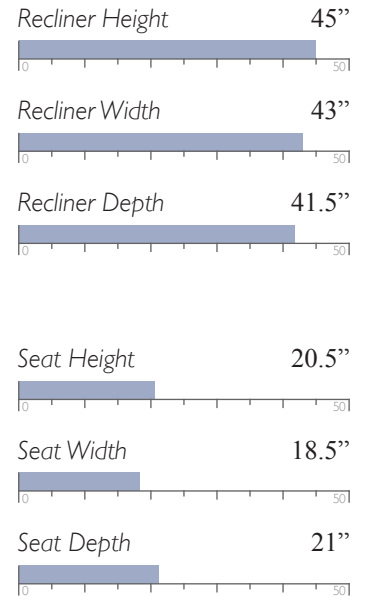

MEASUREMENTS

Cover Shown: 23369

Fabric*

*See page 122 or select fabric options

Two independent motors allow for infinite resting and customized lift positions

POWER LIFT