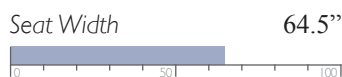

MEASUREMENTS

Manual - Outside Handle
Power - Metallic Push Buttons w/ USB Charger

All measurements are approximate.