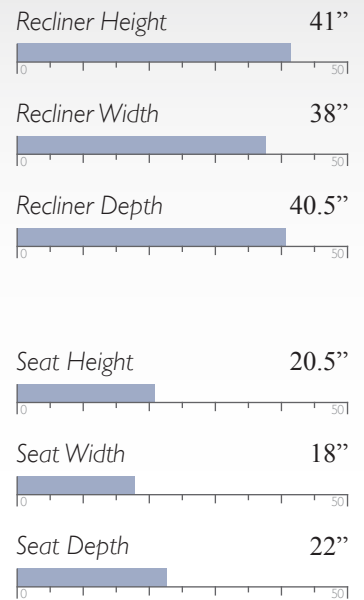

MEASUREMENTS

Cover Shown: 25179

Fabric

Manual - Outside Handle

Power - Metallic Push Buttons w/ USB Charger

PowerTilt Headrest - Comfort Dial w/ USB Charger

Available with PowerTilt Headrest (6NZ7_)