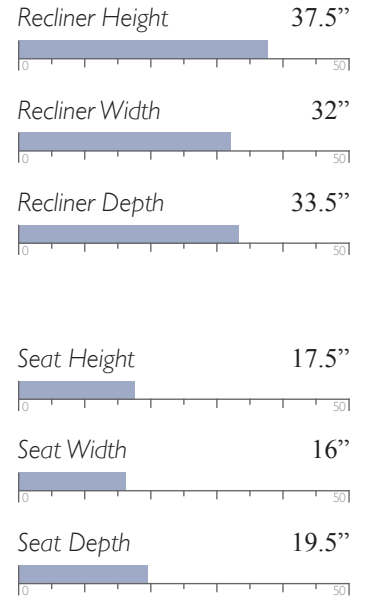

MEASUREMENTS