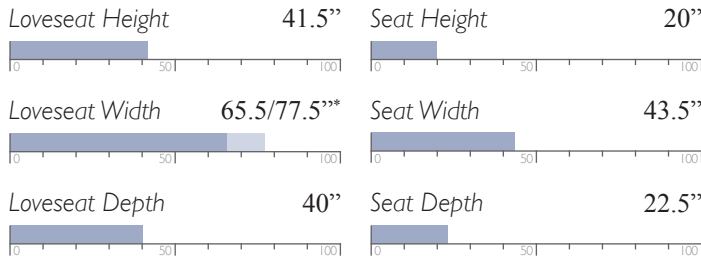

MEASUREMENTS

Tilt Headrest and Power Console options feature a USB charger
*Loveseat with Console adds 12" to unit width

MOTION SOFAS