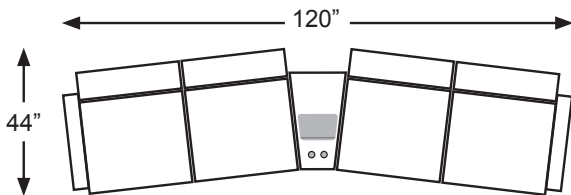

FABRIC

- Armless Chair - M700RA
- Armless Recliner - M700R4A
- Power Armless Recliner - M700RP4A