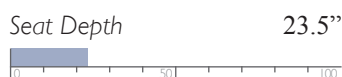

MEASUREMENTS

Manual - Outside Handle
Power - Metallic Push Buttons w/ USB Charger
PowerTilt Headrest - 4 Button w/ USB Charger

*Tilt Headrest model is 44.5" tall

All measurements are approximate.