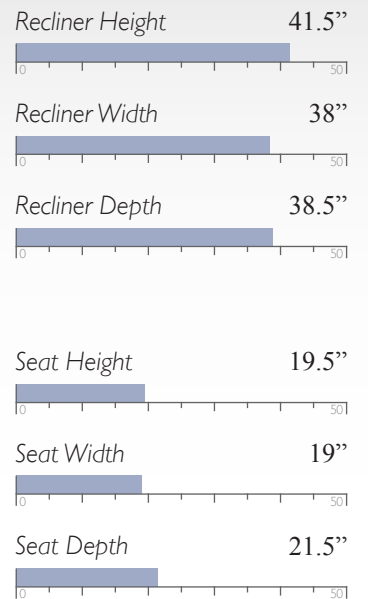

MEASUREMENTS

Cover Shown: 71296L

Leather Match (LV)
MATCHING SOFA & LOVESEAT, PAGE 80

Available Leathers:

All measurements are approximate.