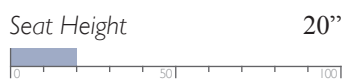

MEASUREMENTS

All measurements are approximate.