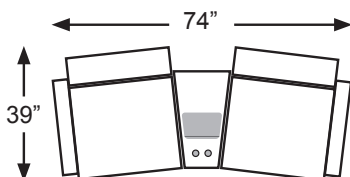

FABRIC

- Wedged Console - M2RC