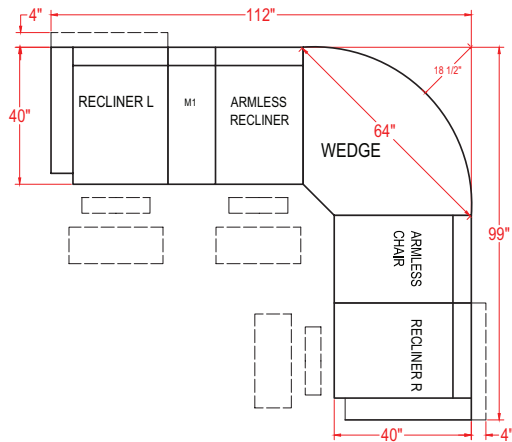

MOTION SOFAS

Generous comfort. Smooth operation. Unmatched quality. The only motion sofas worthy of being called Best.

RECLINER (LEFT ARM FACING) RECLINER (RIGHT ARM FACING)

UNIT	SEAT
H: 40"	H: 20"
W: 32.5"	W: 21.5"
D: 40"	D: 22"

FABRIC

Recliner (Left Arm) - M760R4L
Power Recliner (Left Arm) - M760RP4L
Recliner (Right Arm) - M760R4R
Power Recliner (Right Arm) - M760RP4R

LEATHER MATCH

Recliner (Left Arm) - M760C4L
Power Recliner (Left Arm) - M760CP4L
Recliner (Right Arm) - M760C4R
Power Recliner (Right Arm) - M760CP4R