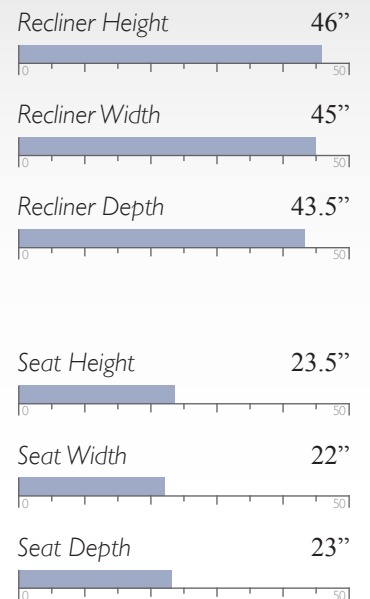

MEASUREMENTS

Cover Shown: 23123C

Fabric*

*See page 122 for select fabric options

Two independent motors allow for infinite resting and customized lift positions

All measurements are approximate.