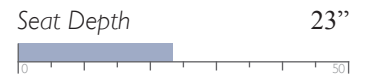

MEASUREMENTS

MEDIUM