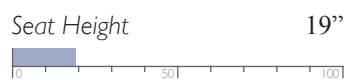

MEASUREMENTS