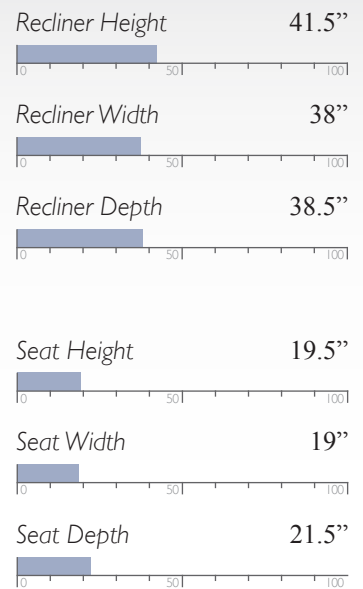

MEASUREMENTS

Leather Match (LV)

Manual - Outside Handle

Power - Power Wand

Available Leathers: