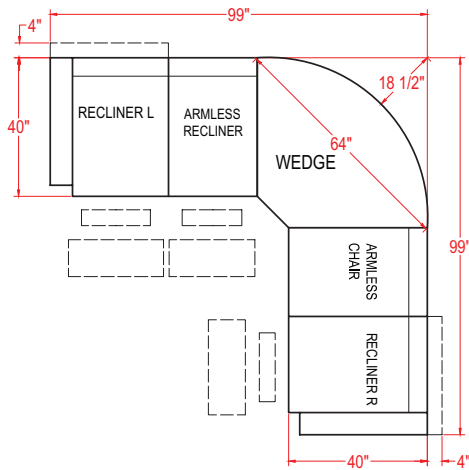

MOTION SOFAS

Generous comfort. Smooth operation. Unmatched quality. The only motion sofas worthy of being called Best.

RECLINER (LEFT ARM FACING) RECLINER (RIGHT ARM FACING)

UNIT	SEAT
H: 40"	H: 20"
W: 32.5"	W: 21.5"
D: 40"	D: 22"

FABRIC

Recliner (Left Arm) - M700R4L
Power Recliner (Left Arm) - M700RP4L
Recliner (Right Arm) - M700R4R
Power Recliner (Right Arm) - M700RP4R

ARMLESS CHAIR | ARMLESS RECLINER

UNIT	SEAT
H: 40"	H: 20"
W: 24"	W: 23.5"
D: 40"	D: 22"

FABRIC

Armless Chair - M700RA
Armless Recliner - M700R4A
Power Armless Recliner - M700RP4A

CORNER WEDGE

UNIT	SEAT
H: 40"	H: 20"
W: 62.5"	W: 43"
D: 39"	D: 24"

FABRIC

Corner Wedge - M700RW

STRAIGHT CONSOLE

UNIT	SEAT
H: 35"	H: 20"
W: 13"	W: 21.5"
D: 35.5"	D: 22"

FABRIC

Straight Console - M1RC
Straight Console w/ Drawer - M1RD

WEDGED CONSOLE

UNIT	SEAT
H: 35"	H: 20"
W: 20.5"	W: 21.5"
D: 35.5"	D: 22"

FABRIC

Wedged Console - M2RC

Our patented bracketing system prevents the units from being shifted and separating apart.