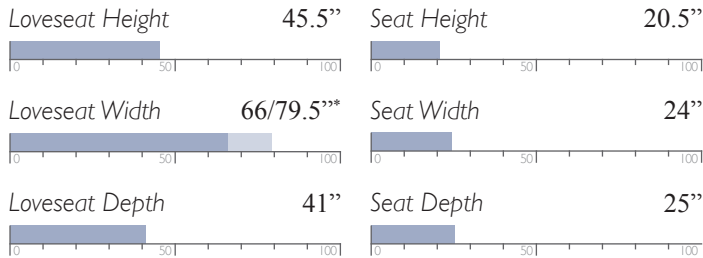

MEASUREMENTS

Tilt Headrest and Power Console options feature a USB charger

**Loveseat with Console adds 13.5" to unit width

MOTION SOFAS