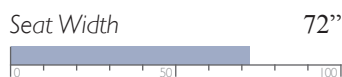

MEASUREMENTS

All measurements are approximate.