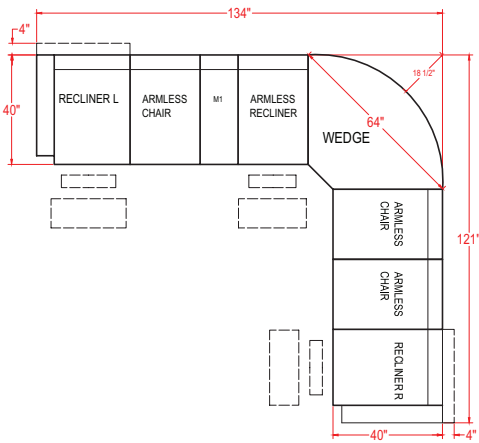

CORNER WEDGE

UNIT	SEAT
H: 40"	H: 20"
W: 62.5"	W: 43"
D: 39"	D: 24"

FABRIC

Corner Wedge - M700RW