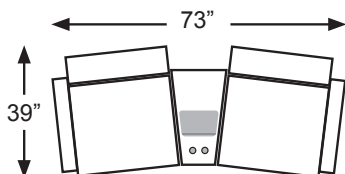

MOTION SOFAS

Generous comfort. Smooth operation. Unmatched quality. The only motion sofas worthy of being called Best.

RECLINER (LEFT ARM FACING) RECLINER (RIGHT ARM FACING)

UNIT	SEAT
H: 40"	H: 20"
W: 32.5"	W: 21.5"
D: 40"	D: 22"

FABRIC

Recliner (Left Arm) - M760R4L
Power Recliner (Left Arm) - M760RP4L
Recliner (Right Arm) - M760R4R
Power Recliner (Right Arm) - M760RP4R

LEATHER MATCH

Recliner (Left Arm) - M760C4L
Power Recliner (Left Arm) - M760CP4L
Recliner (Right Arm) - M760C4R
Power Recliner (Right Arm) - M760CP4R

ARMLESS CHAIR | ARMLESS RECLINER

UNIT	SEAT
H: 40"	H: 20"
W: 24"	W: 23.5"
D: 40"	D: 22"

FABRIC

Armless Chair - M760RA
Armless Recliner - M760R4A
Power Armless Recliner - M760RP4A

LEATHER MATCH

Armless Chair - M760CA
Armless Recliner - M760C4A
Power Armless Recliner - M760CP4A

WEDGED CONSOLE

UNIT
H: 35"
W: 20.5"
D: 35.5"

FABRIC

Wedged Console - M2RC

LEATHER MATCH

Wedged Console - M2CC