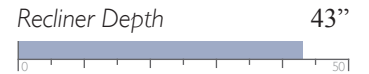

MEASUREMENTS

MEDIUM