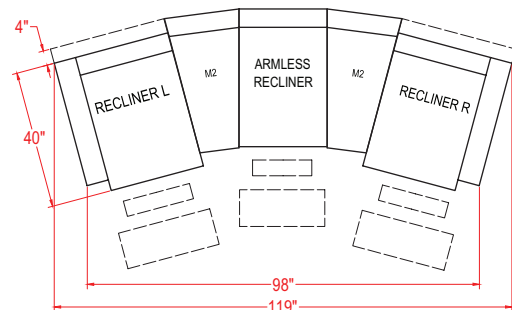

STRAIGHT CONSOLE

UNIT
H: 35"
W: 13"
D: 35.5"

FABRIC

Straight Console - M1RC
Straight Console w/ Drawer - M1RD

LEATHER MATCH

Straight Console - M1CC
Straight Console w/ Drawer - M1CD

WEDGED CONSOLE

UNIT
H: 35"
W: 20.5"
D: 35.5"

FABRIC

Wedged Console - M2RC

LEATHER MATCH

Wedged Console - M2CC

Our patented bracketing system prevents the units from being shifted and separating apart.