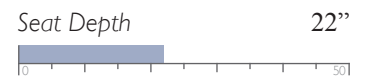

MEASUREMENTS