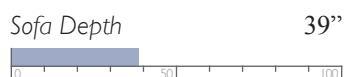

MEASUREMENTS