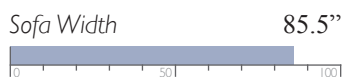

MEASUREMENTS

Manual - Outside Handle
Power - Metallic Push Buttons w/ USB Charger

All measurements are approximate.