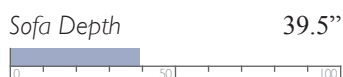

*Only available on Power Lift Recliner

FABRIC

Manual Space Saver®
S515RA4

Power Space Saver®
S515RP4

Power Space Saver® w/ Tilt Headrest*
S515RZ4

MEASUREMENTS

Manual - Outside Handle
Power - Metallic Push Buttons w/ USB Charger
PowerTilt Headrest - 4 Button w/ USB Charger