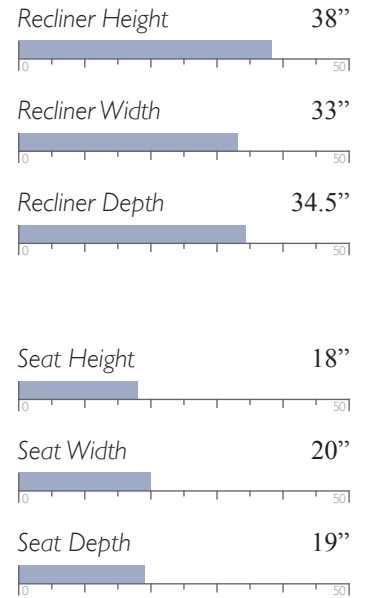

MEASUREMENTS

Fabric

POWER LIFT