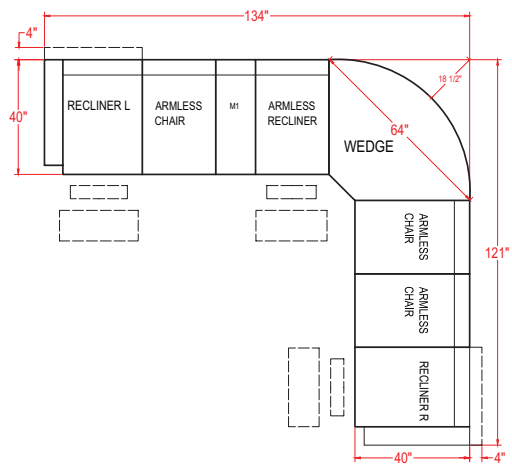

ARMLESS CHAIR | ARMLESS RECLINER

UNIT	SEAT
H: 40"	H: 20"
W: 24"	W: 23.5"
D: 40"	D: 22"

FABRIC

Armless Chair - M760RA
Armless Recliner - M760R4A
Power Armless Recliner - M760RP4A

LEATHER MATCH

Armless Chair - M760CA
Armless Recliner - M760C4A
Power Armless Recliner - M760CP4A