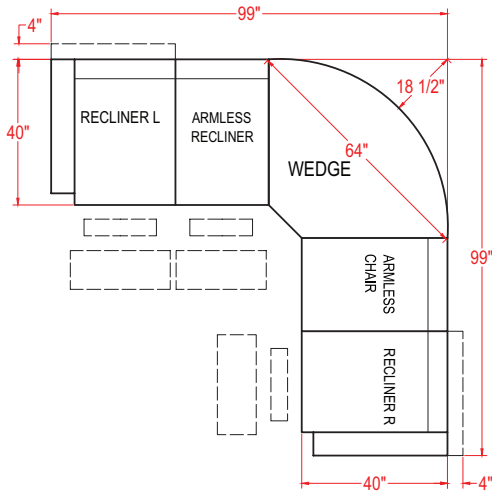

MOTION SOFAS

Generous comfort. Smooth operation. Unmatched quality. The only motion sofas worthy of being called Best.

RECLINER (LEFT ARM FACING) RECLINER (RIGHT ARM FACING)

UNIT	SEAT
H: 40"	H: 20"
W: 32.5"	W: 21.5"
D: 40"	D: 22"

FABRIC

Recliner (Left Arm) - M730R4L
Power Recliner (Left Arm) - M730RP4L
Recliner (Right Arm) - M730R4R
Power Recliner (Right Arm) - M730RP4R

LEATHER MATCH

Recliner (Left Arm) - M730C4L
Power Recliner (Left Arm) - M730CP4L
Recliner (Right Arm) - M730C4R
Power Recliner (Right Arm) - M730CP4R

ARMLESS CHAIR | ARMLESS RECLINER

UNIT	SEAT
H: 40"	H: 20"
W: 24"	W: 23.5"
D: 40"	D: 22"

FABRIC

Armless Chair - M730RA
Armless Recliner - M730R4A
Power Armless Recliner - M730RP4A

LEATHER MATCH

Armless Chair - M730CA
Armless Recliner - M730C4A
Power Armless Recliner - M730CP4A

CORNER WEDGE

UNIT	SEAT
H: 40"	H: 20"
W: 62.5"	W: 43"
D: 39"	D: 24"

FABRIC

Corner Wedge - M730RW

LEATHER MATCH

Corner Wedge - M730CW

STRAIGHT CONSOLE

UNIT
H: 35"
W: 13"
D: 35.5"

FABRIC

Straight Console - M1RC
Straight Console w/ Drawer - M1RD

LEATHER MATCH

Straight Console - M1CC
Straight Console w/ Drawer - M1CD

WEDGED CONSOLE

UNIT
H: 35"
W: 20.5"
D: 35.5"

FABRIC

Wedged Console - M2RC

LEATHER MATCH

Wedged Console - M2CC

Our patented bracketing system prevents the units from being shifted and separating apart.