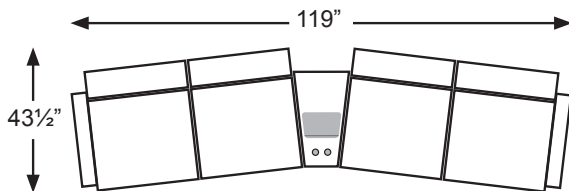

FABRIC

Armless Chair - M760RA
Armless Recliner - M760R4A
Power Armless Recliner - M760RP4A

LEATHER MATCH

Armless Chair - M760CA
Armless Recliner - M760C4A
Power Armless Recliner - M760CP4A

WEDGED CONSOLE

UNIT
H: 35"
W: 20.5"
D: 35.5"