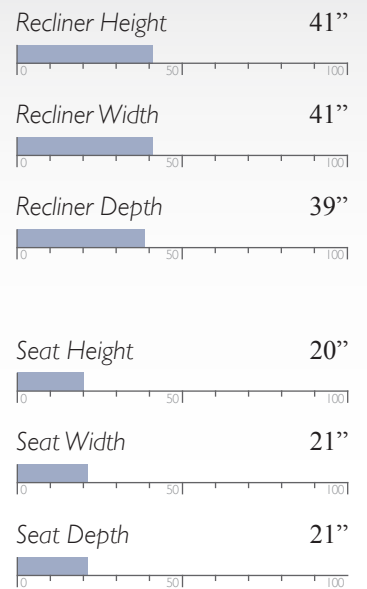

MEASUREMENTS

Fabric; also available in Leather Match (LU) or (LV)

Manual - Outside Handle

Power - Power Wand