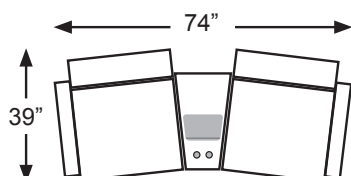

MOTION SOFAS

Generous comfort. Smooth operation. Unmatched quality. The only motion sofas worthy of being called Best.

RECLINER (LEFT ARM FACING) RECLINER (RIGHT ARM FACING)

UNIT	SEAT
H: 40"	H: 20"
W: 32.5"	W: 21.5"
D: 40"	D: 22"

FABRIC

Recliner (Left Arm) - M730R4L
Power Recliner (Left Arm) - M730RP4L
Recliner (Right Arm) - M730R4R
Power Recliner (Right Arm) - M730RP4R

LEATHER MATCH

Recliner (Left Arm) - M730C4L
Power Recliner (Left Arm) - M730CP4L
Recliner (Right Arm) - M730C4R
Power Recliner (Right Arm) - M730CP4R

ARMLESS CHAIR | ARMLESS RECLINER

UNIT	SEAT
H: 40"	H: 20"
W: 24"	W: 23.5"
D: 40"	D: 22"

FABRIC

Armless Chair - M730RA
Armless Recliner - M730R4A
Power Armless Recliner - M730RP4A

LEATHER MATCH

Armless Chair - M730CA
Armless Recliner - M730C4A
Power Armless Recliner - M730CP4A

WEDGED CONSOLE

UNIT
H: 35"
W: 20.5"
D: 35.5"

FABRIC

Wedged Console - M2RC

LEATHER MATCH

Wedged Console - M2CC