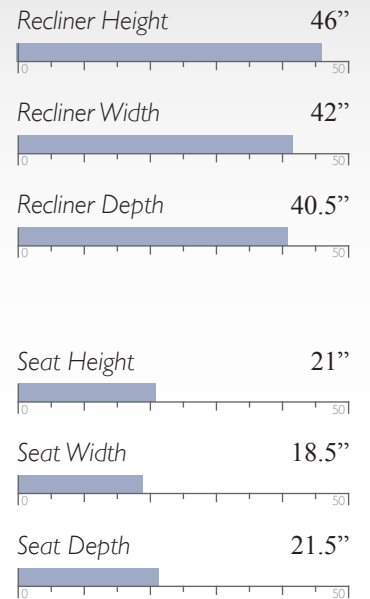

MEASUREMENTS

Cover Shown: 21283D

Fabric; also available in Leather Match (LU)
MATCHING SOFA & LOVESEAT, PAGE 96

All measurements are approximate.