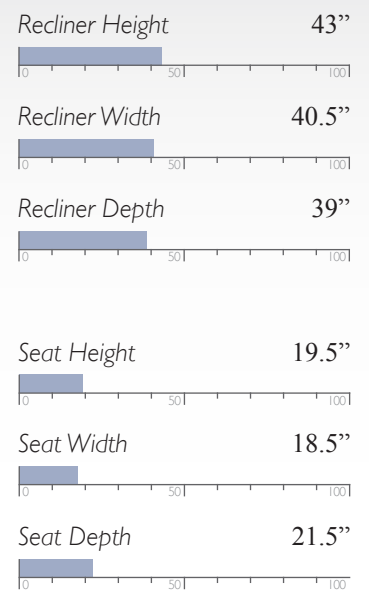

MEASUREMENTS

Fabric; also available in Leather Match (LU)

Manual - Outside Handle

Power - Power Wand