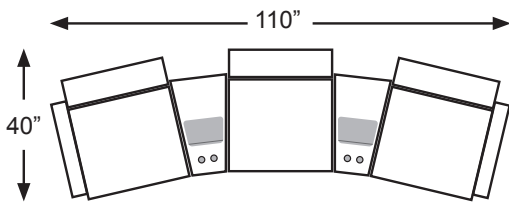

FABRIC

- Wedged Console - M2RC