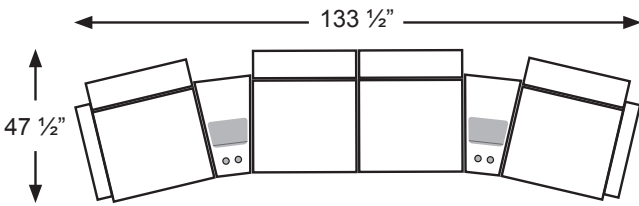

FABRIC

- Recliner (Left Arm) - M700R4L
- Power Recliner (Left Arm) - M700RP4L
- Recliner (Right Arm) - M700R4R
- Power Recliner (Right Arm) - M700RP4R