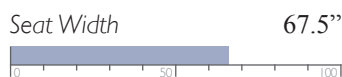

MEASUREMENTS

Manual - Outside Handle
Power - Metallic Push Buttons w/ USB Charger
PowerTilt Headrest - 4 Button w/ USB Charger

*Tilt Headrest model is 44.5" tall

All measurements are approximate.