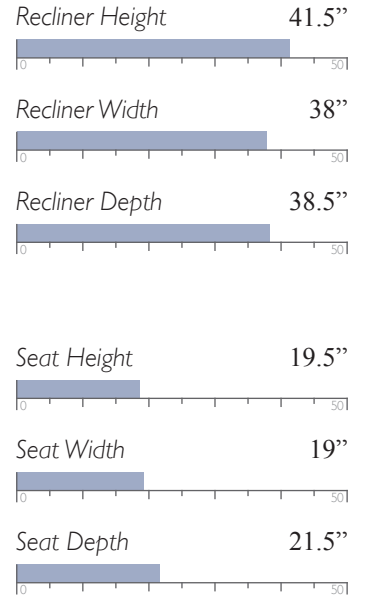

MEASUREMENTS