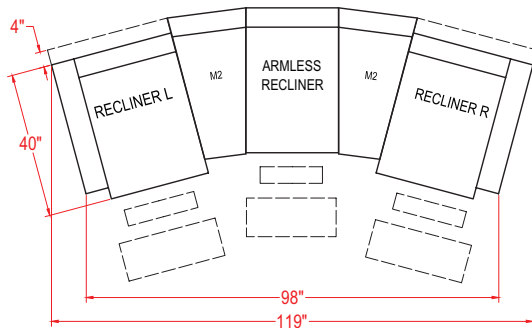

STRAIGHT CONSOLE

UNIT	SEAT
H: 35"	H: 20"
W: 13"	W: 21.5"
D: 35.5"	D: 22"

FABRIC

Straight Console - M1RC
Straight Console w/ Drawer - M1RD

WEDGED CONSOLE

UNIT	SEAT
H: 35"	H: 20"
W: 20.5"	W: 21.5"
D: 35.5"	D: 22"

FABRIC

Wedged Console - M2RC

Our patented bracketing system prevents the units from being shifted and separating apart.