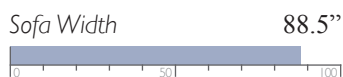

*Only available on Power Lift Recliner

FABRIC

Manual Space Saver®
S515RA4

Power Space Saver®
S515RP4

Power Space Saver® w/ Tilt Headrest*
S515RZ4

MEASUREMENTS

Manual - Outside Handle
Power - Metallic Push Buttons w/ USB Charger
PowerTilt Headrest - 4 Button w/ USB Charger