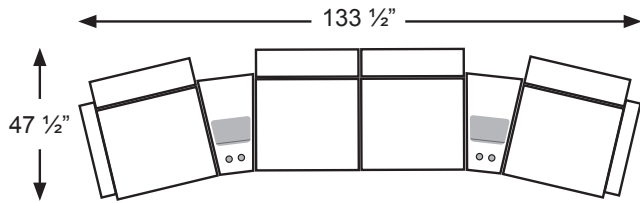

ARMLESS CHAIR | ARMLESS RECLINER

UNIT	SEAT
H: 40"	H: 20"
W: 24"	W: 23.5"
D: 40"	D: 22"

FABRIC

Armless Chair - M730RA
Armless Recliner - M730R4A
Power Armless Recliner - M730RP4A

LEATHER MATCH

Armless Chair - M730CA
Armless Recliner - M730C4A
Power Armless Recliner - M730CP4A