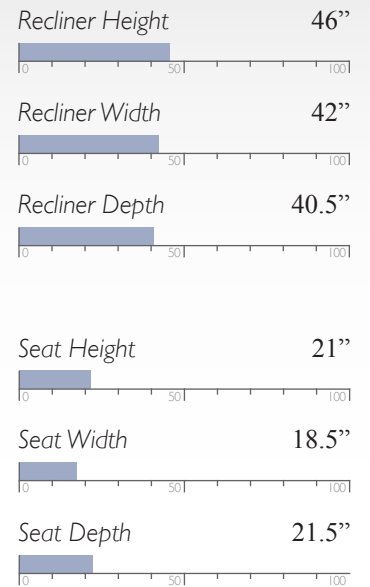

MEASUREMENTS

Fabric

Manual - Outside Handle

Power - Power Wand