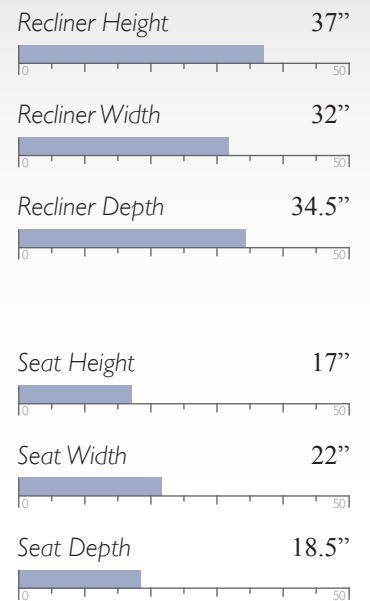

MEASUREMENTS

Cover Shown: 37117

Fabric

All measurements are approximate.