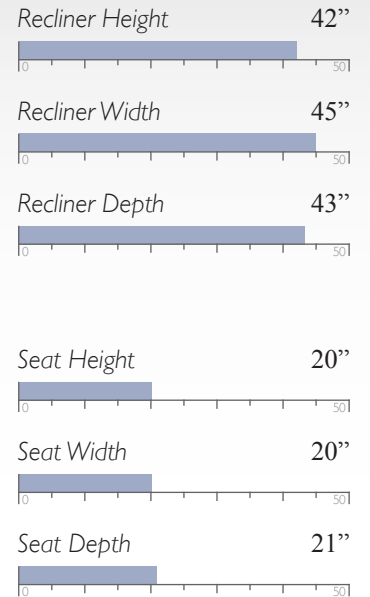

MEASUREMENTS

Cover Shown: 23146

Fabric

MATCHING SOFA & LOVESEAT, PAGE 102

Manual - Outside Handle

Power - Metallic Push Buttons w/ USB

PowerTilt Headrest - Comfort Dial w/ USB Charger

Available with Power-Tilt Headrest (6MZ6_)

All measurements are approximate.