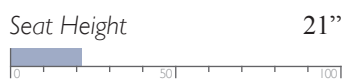

MEASUREMENTS

Manual - Outside Handle
Power - Metallic Push Buttons w/ USB Charger
PowerTilt Headrest - 4 Button w/ USB Charger

*Tilt Headrest model is 44.5" tall

All measurements are approximate.