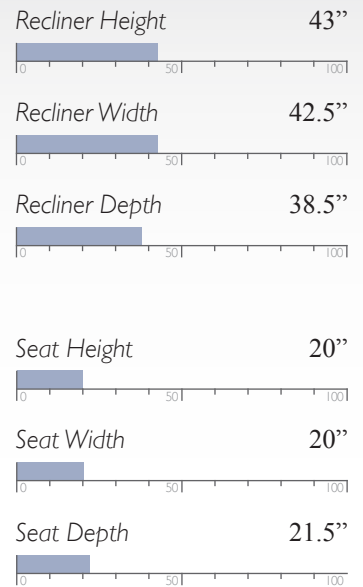

MEASUREMENTS

Fabric; also available in Leather Match (LU)

Available with Power-Tilt Headrest (6MZ7_)

Manual - Outside Handle
Power - Metallic Push Buttons w/ USB Charger
PowerTilt Headrest - 4 Button w/ USB Charger