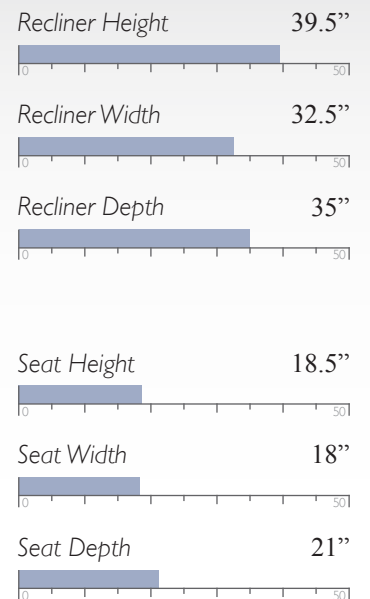

MEASUREMENTS

Cover Shown: 21522C

Fabric; also available in Leather Match (LV)

Available with Power-Tilt Headrest (9AZ61)

All measurements are approximate.