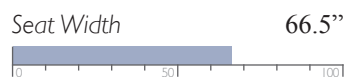

MEASUREMENTS