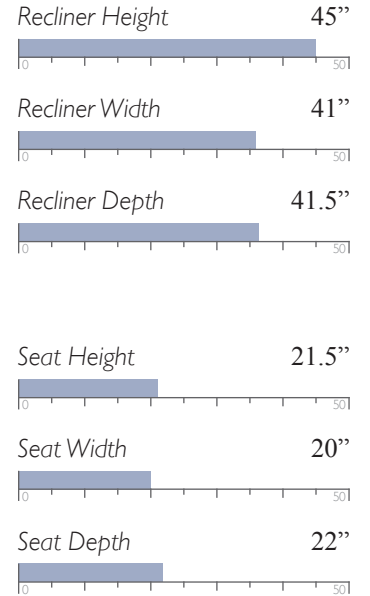

MEASUREMENTS

Fabric

Manual - Outside Handle

Power - Power Wand

PowerTilt Headrest - 4 Button w/ USB Charger

Available with Power-Tilt Headrest (6MZ5_)

MEDIUM