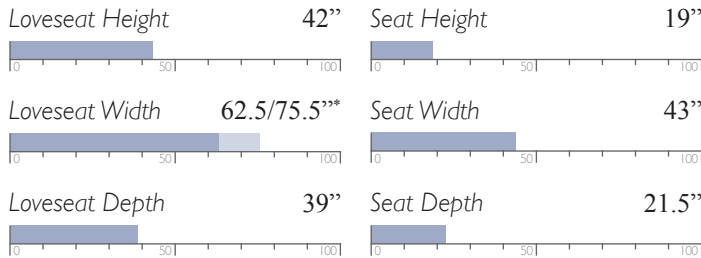

MEASUREMENTS

Tilt Headrest and Power Console options feature a USB charger
*Loveseat with Console adds 13" to unit width

MOTION SOFAS