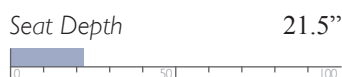

MEASUREMENTS

Manual - Outside Handle
Power - Metallic Push Buttons w/ USB Charger

All measurements are approximate.