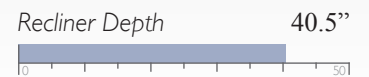

MEASUREMENTS