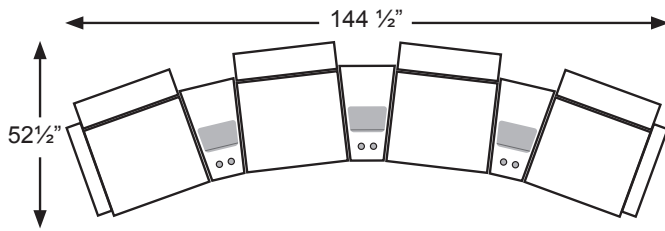

MOTION SOFAS

Generous comfort. Smooth operation. Unmatched quality. The only motion sofas worthy of being called Best.

RECLINER (LEFT ARM FACING) RECLINER (RIGHT ARM FACING)

UNIT	SEAT
H: 40"	H: 20"
W: 32.5"	W: 21.5"
D: 40"	D: 22"

FABRIC

Recliner (Left Arm) - M760R4L
Power Recliner (Left Arm) - M760RP4L
Recliner (Right Arm) - M760R4R
Power Recliner (Right Arm) - M760RP4R

LEATHER MATCH

Recliner (Left Arm) - M760C4L
Power Recliner (Left Arm) - M760CP4L
Recliner (Right Arm) - M760C4R
Power Recliner (Right Arm) - M760CP4R