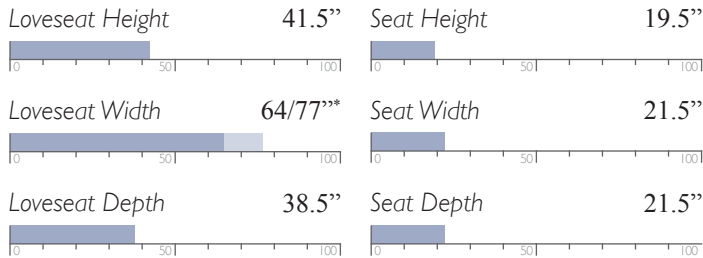

MEASUREMENTS

Tilt Headrest and Power Console options feature a USB charger

**Loveseat with Console adds 13" to unit width

MOTION SOFAS