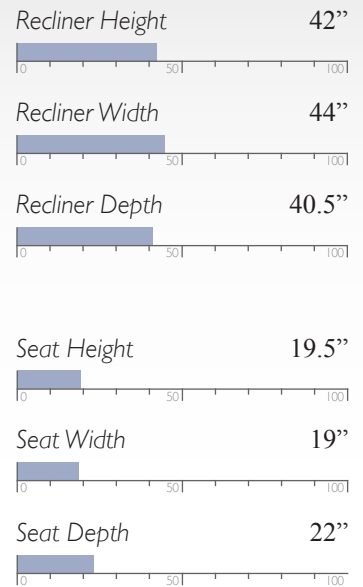

MEASUREMENTS

Fabric; also available in Leather Match (LU)

Available with Power-Tilt Headrest (8MZ5_)

Manual - Outside Handle
Power - Metallic Push Buttons w/ USB Charger
PowerTilt Headrest - 4 Button w/ USB Charger