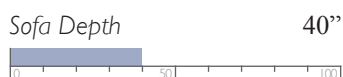

Power Conversation Space Saver® w/ Tilt Headrest
U700CZ4

MEASUREMENTS

All measurements are approximate.

MOTION SOFAS

Generous comfort. Smooth operation. Unmatched quality. The only motion sofas worthy of being called Best.