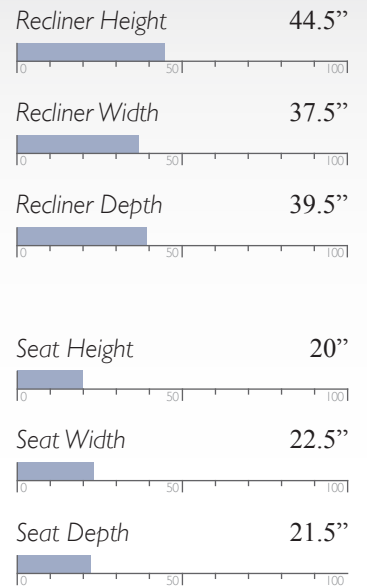

MEASUREMENTS

Fabric; also available in Vinyl (V)*

Manual - Outside Handle

Power - Metallic Push Buttons w/ USB Charger

PowerTilt Headrest - 4 Button w/ USB Charger

Available with Power-Tilt Headrest (5NZ1_)

*Only available on Power Lift Recliner