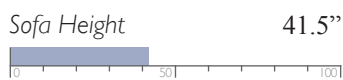

Power Conversation Space Saver® w/ Tilt Headrest
U700CZ4

MEASUREMENTS

All measurements are approximate.

MOTION SOFAS

Generous comfort. Smooth operation. Unmatched quality. The only motion sofas worthy of being called Best.