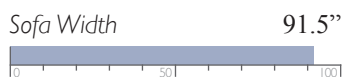

Power Conversation Space Saver® w/ Tilt Headrest
U700CZ4

MEASUREMENTS

All measurements are approximate.

MOTION SOFAS

Generous comfort. Smooth operation. Unmatched quality. The only motion sofas worthy of being called Best.