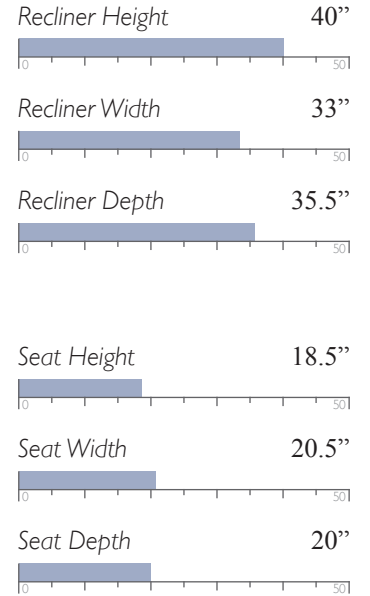

MEASUREMENTS