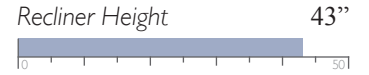

MEASUREMENTS

MEDIUM