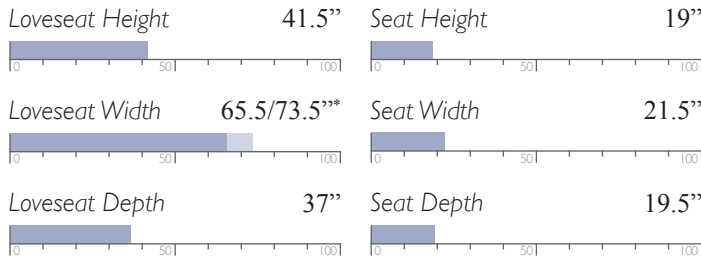

MEASUREMENTS

Tilt Headrest and Power Console options feature a USB charger
*Loveseat with Console adds 8" to unit width

MOTION SOFAS