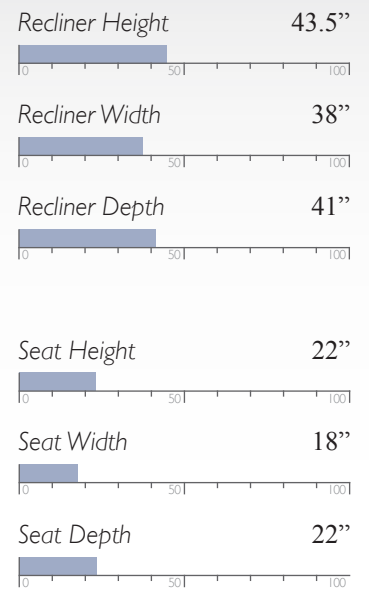

MEASUREMENTS

Fabric; also available in Leather Match (LU) or (LV)

Manual - Outside Handle

Power - Power Wand

PowerTilt Headrest - 4 Button w/ USB Charger

Available with Power-Tilt Headrest (9MZ8_)

Available with Power Heat Massage (9MWH8_)[†]

[†]Available on Manual and Power Lift only