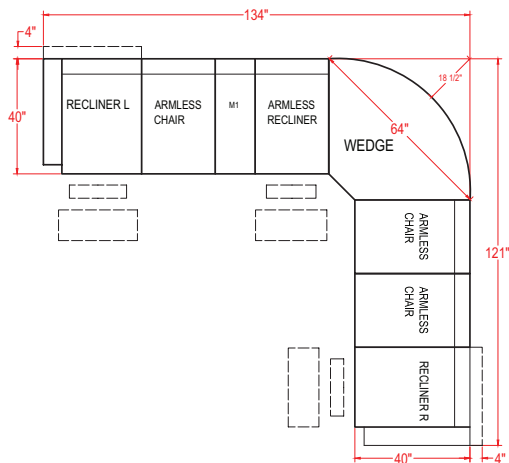

MOTION SOFAS

Generous comfort. Smooth operation. Unmatched quality. The only motion sofas worthy of being called Best.

RECLINER (LEFT ARM FACING) RECLINER (RIGHT ARM FACING)

UNIT	SEAT
H: 40"	H: 20"
W: 32.5"	W: 21.5"
D: 40"	D: 22"

FABRIC

Recliner (Left Arm) - M730R4L
Power Recliner (Left Arm) - M730RP4L
Recliner (Right Arm) - M730R4R
Power Recliner (Right Arm) - M730RP4R

LEATHER MATCH

Recliner (Left Arm) - M730C4L
Power Recliner (Left Arm) - M730CP4L
Recliner (Right Arm) - M730C4R
Power Recliner (Right Arm) - M730CP4R

ARMLESS CHAIR | ARMLESS RECLINER

UNIT	SEAT
H: 40"	H: 20"
W: 24"	W: 23.5"
D: 40"	D: 22"

FABRIC

Armless Chair - M730RA
Armless Recliner - M730R4A
Power Armless Recliner - M730RP4A

LEATHER MATCH

Armless Chair - M730CA
Armless Recliner - M730C4A
Power Armless Recliner - M730CP4A

CORNER WEDGE

UNIT	SEAT
H: 40"	H: 20"
W: 62.5"	W: 43"
D: 39"	D: 24"

FABRIC

Corner Wedge - M730RW

LEATHER MATCH

Corner Wedge - M730CW

STRAIGHT CONSOLE

UNIT
H: 35"
W: 13"
D: 35.5"

FABRIC

Straight Console - M1RC
Straight Console w/ Drawer - M1RD

LEATHER MATCH

Straight Console - M1CC
Straight Console w/ Drawer - M1CD

WEDGED CONSOLE

UNIT
H: 35"
W: 20.5"
D: 35.5"

FABRIC

Wedged Console - M2RC

LEATHER MATCH

Wedged Console - M2CC

Our patented bracketing system prevents the units from being shifted and separating apart.