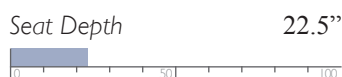

MEASUREMENTS

All measurements are approximate.