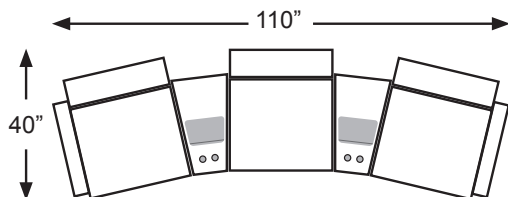

MOTION SOFAS

Generous comfort. Smooth operation. Unmatched quality. The only motion sofas worthy of being called Best.

RECLINER (LEFT ARM FACING) RECLINER (RIGHT ARM FACING)

UNIT	SEAT
H: 40"	H: 20"
W: 32.5"	W: 21.5"
D: 40"	D: 22"

FABRIC

Recliner (Left Arm) - M730R4L
Power Recliner (Left Arm) - M730RP4L
Recliner (Right Arm) - M730R4R
Power Recliner (Right Arm) - M730RP4R

LEATHER MATCH

Recliner (Left Arm) - M730C4L
Power Recliner (Left Arm) - M730CP4L
Recliner (Right Arm) - M730C4R
Power Recliner (Right Arm) - M730CP4R

ARMLESS CHAIR | ARMLESS RECLINER

UNIT	SEAT
H: 40"	H: 20"
W: 24"	W: 23.5"
D: 40"	D: 22"

FABRIC

Armless Chair - M730RA
Armless Recliner - M730R4A
Power Armless Recliner - M730RP4A

LEATHER MATCH

Armless Chair - M730CA
Armless Recliner - M730C4A
Power Armless Recliner - M730CP4A

WEDGED CONSOLE

UNIT
H: 35"
W: 20.5"
D: 35.5"

FABRIC

Wedged Console - M2RC

LEATHER MATCH

Wedged Console - M2CC