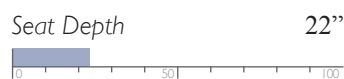

Manual - Outside Handle
Power - Metallic Push Buttons w/ USB Charger
PowerTilt Headrest - 4 Button w/ USB Charger

MEASUREMENTS

All measurements are approximate.

MOTION SOFAS

The only motion sofas worthy of being called Best.