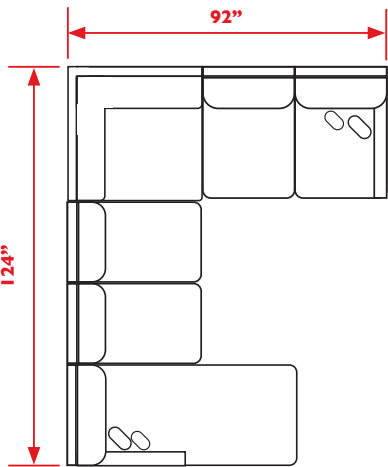

MI0AL_ - Armless Loveseat
MI0AL_LU (Leather Match)