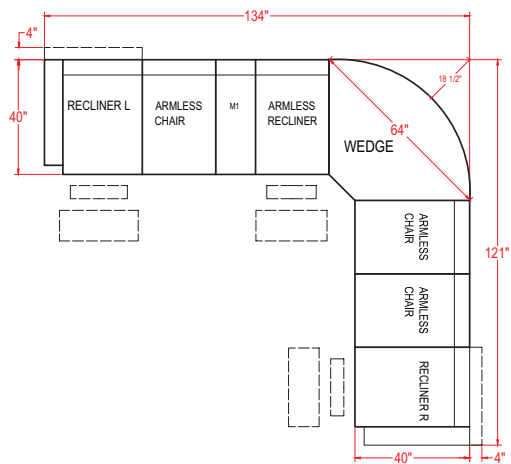

ARMLESS CHAIR | ARMLESS RECLINER

UNIT	SEAT
H: 40"	H: 20"
W: 24"	W: 23.5"
D: 40"	D: 22"

LEATHER MATCH

Armless Chair - M760CA
Armless Recliner - M760C4A
Power Armless Recliner - M760CP4A

FABRIC

Armless Chair - M760RA
Armless Recliner - M760R4A
Power Armless Recliner - M760RP4A