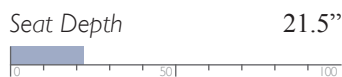

MEASUREMENTS

All measurements are approximate.