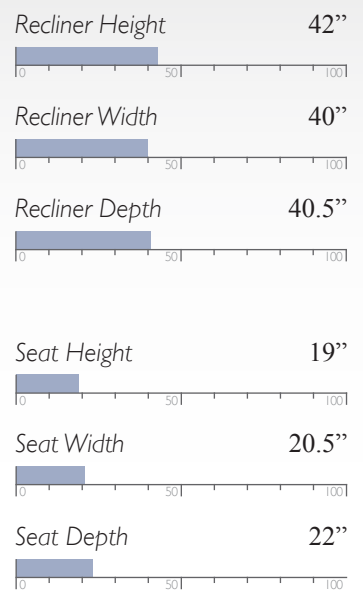

MEASUREMENTS

Leather Match (LU); also available in Fabric*

Manual - Outside Handle

Power - Power Wand

PowerTilt Headrest - 4 Button w/ USB Charger

Available with PowerTilt Headrest (9NZ6_)

*Fabric version does not feature brass tacks on facing cap