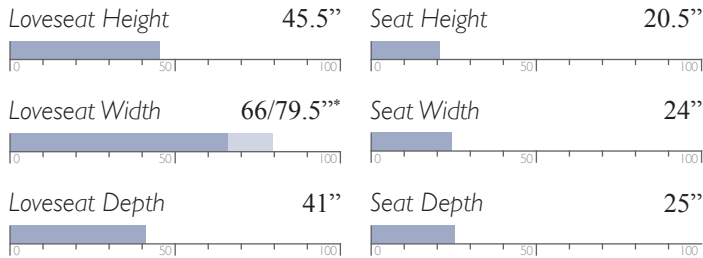

MEASUREMENTS

Power Console option features a USB charger

**Loveseat with Console adds 13.5" to unit width

MOTION