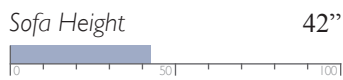

MEASUREMENTS

All measurements are approximate.