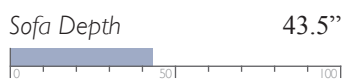

Manual - Outside Handle
Power - Metallic Push Buttons w/ USB Charger
PowerTilt Headrest - 4 Button w/ USB Charger

MEASUREMENTS

All measurements are approximate.

MOTION SOFAS

The only motion sofas worthy of being called Best.