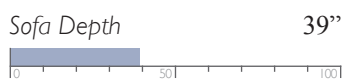

Manual Space Saver®
S760RA4

Power Space Saver®
S760RP4

LEATHER MATCH

Manual Space Saver®
S760CA4

Power Space Saver®
S760CP4

MEASUREMENTS

Manual - Outside Handle
Power - Metallic Push Buttons w/ USB Charger

All measurements are approximate.