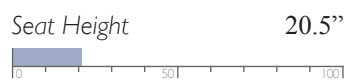

Manual - Outside Handle
Power - Metallic Push Buttons w/ USB Charger
PowerTilt Headrest - 4 Button w/ USB Charger

MEASUREMENTS

All measurements are approximate.

MOTION SOFAS

The only motion sofas worthy of being called Best.