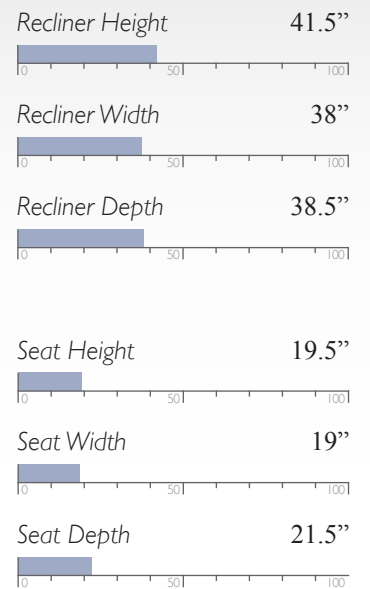

MEASUREMENTS

Leather Match (LV)

Manual - Outside Handle

Power - Power Wand

Available Leathers: