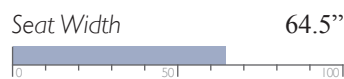

Manual - Outside Handle
Power - Metallic Push Buttons w/ USB Charger
PowerTilt Headrest - 4 Button w/ USB Charger

MEASUREMENTS

All measurements are approximate.

MOTION SOFAS

The only motion sofas worthy of being called Best.