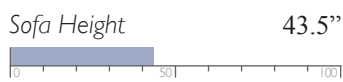

Manual - Outside Handle
Power - Metallic Push Buttons w/ USB Charger
PowerTilt Headrest - 4 Button w/ USB Charger

MEASUREMENTS

All measurements are approximate.

MOTION SOFAS

The only motion sofas worthy of being called Best.