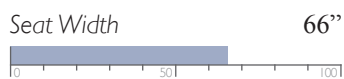

MEASUREMENTS

Manual - Outside Handle
Power - Metallic Push Buttons w/ USB Charger

All measurements are approximate.

MOTION SOFAS

The only motion sofas worthy of being called Best.

FABRIC

Manual Space Saver®
L800RA4