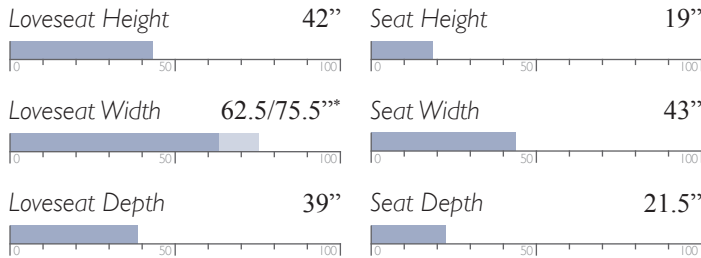

Power Space Saver® w/ Console
& Tilt Headrest
L960CY4

Power Rocker w/ Console
L960CQ7

Power Rocker w/ Console & Tilt
Headrest
L960CY7

MEASUREMENTS

Tilt Headrest and Power Console options feature a USB charger
*Loveseat with Console adds 13" to unit width