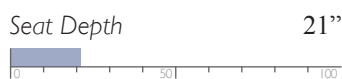

Manual Space Saver®
S760RA4

Power Space Saver®
S760RP4

LEATHER MATCH

Manual Space Saver®
S760CA4

Power Space Saver®
S760CP4

MEASUREMENTS

Manual - Outside Handle
Power - Metallic Push Buttons w/ USB Charger

All measurements are approximate.