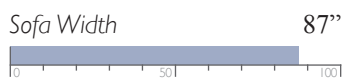

MEASUREMENTS

Manual - Outside Handle
Power - Metallic Push Buttons w/ USB Charger

All measurements are approximate.

MOTION SOFAS

The only motion sofas worthy of being called Best.

FABRIC

Manual Space Saver®
L800RA4