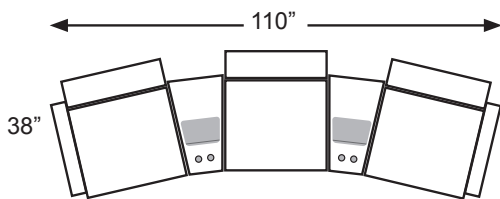

Our patented bracketing system prevents the units from being shifted and separating apart.