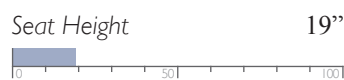

MEASUREMENTS

Manual - Outside Handle
Power - Metallic Push Buttons w/ USB Charger
PowerTilt Headrest - 4 Button w/ USB Charger

All measurements are approximate.

MOTION SOFAS

The only motion sofas worthy of being called Best.