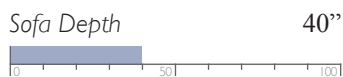

MEASUREMENTS

All measurements are approximate.