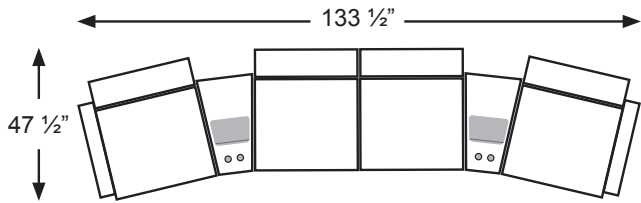

ARMLESS CHAIR | ARMLESS RECLINER

UNIT   **SEAT**
H: 40"   H: 20"
W: 24"   W: 23.5"
D: 40"   D: 22"

LEATHER MATCH

Armless Chair - M730CA
Armless Recliner - M730C4A
Power Armless Recliner - M730CP4A

FABRIC

Armless Chair - M730RA
Armless Recliner - M730R4A
Power Armless Recliner - M730RP4A