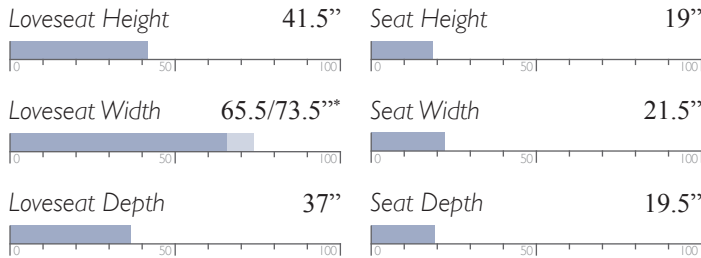

Power Rocker w/ Console & Tilt
Headrest
L420CY7

MEASUREMENTS

Tilt Headrest and Power Console options feature a USB charger
*Loveseat with Console adds 8" to unit width

CAITLIN

Space Saver®
4N24

Power Space Saver®
4NP24