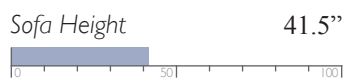

MEASUREMENTS

Manual - Outside Handle
Power - Metallic Push Buttons w/ USB Charger
PowerTilt Headrest - 4 Button w/ USB Charger

All measurements are approximate.

MOTION SOFAS

The only motion sofas worthy of being called Best.