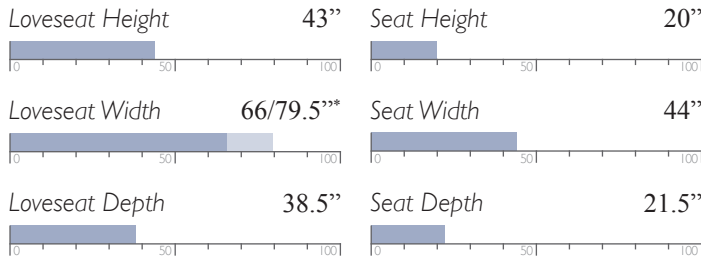

Power Rocker w/ Console
L670CQ7

Power Rocker w/ Console & Tilt
Headrest
L670CY7

MEASUREMENTS

Tilt Headrest and Power Console options feature a USB charger
*Loveseat with Console adds 13.5" to unit width

LEYA