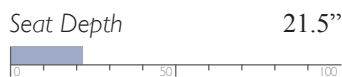

MEASUREMENTS

Manual - Outside Handle
Power - Metallic Push Buttons w/ USB Charger

All measurements are approximate.

MOTION SOFAS

The only motion sofas worthy of being called Best.

LEATHER MATCH

Manual Space Saver®
L501CA4