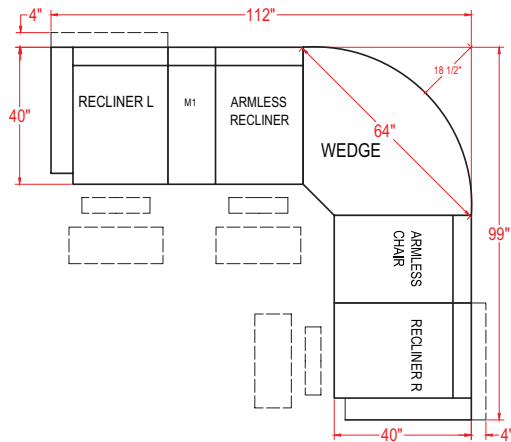

MOTION SOFAS

The only motion sofas worthy of being called Best.

RECLINER (LEFT ARM FACING) RECLINER (RIGHT ARM FACING)

UNIT	SEAT
H: 40"	H: 20"
W: 32.5"	W: 21.5"
D: 40"	D: 22"

LEATHER MATCH

Recliner (Left Arm) - M760C4L
Power Recliner (Left Arm) - M760CP4L
Recliner (Right Arm) - M760C4R
Power Recliner (Right Arm) - M760CP4R

FABRIC

Recliner (Left Arm) - M760R4L
Power Recliner (Left Arm) - M760RP4L
Recliner (Right Arm) - M760R4R
Power Recliner (Right Arm) - M760RP4R