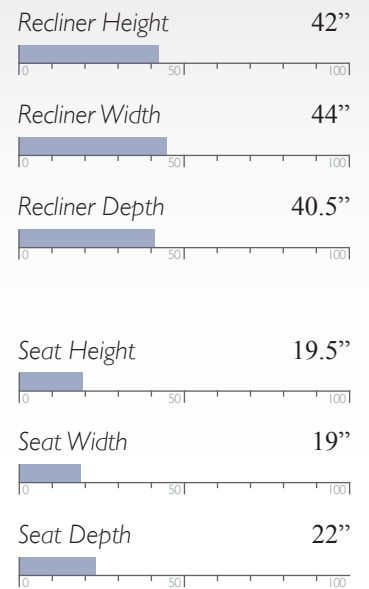

MEASUREMENTS

Leather Match (LU); also available in Fabric

Manual - Outside Handle

Power - Metallic Push Buttons w/ USB Charger

PowerTilt Headrest - 4 Button w/ USB Charger

Available with Power-Tilt Headrest (8MZ5_)