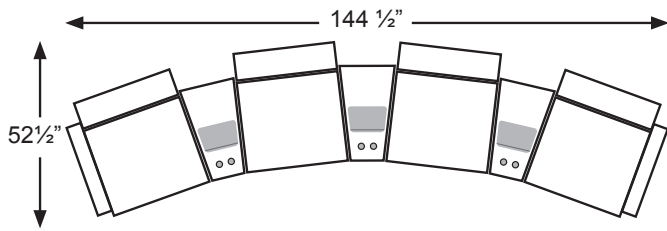

MOTION SOFAS

The only motion sofas worthy of being called Best.

RECLINER (LEFT ARM FACING) RECLINER (RIGHT ARM FACING)

UNIT	SEAT
H: 40"	H: 20"
W: 32.5"	W: 21.5"
D: 40"	D: 22"

LEATHER MATCH

Recliner (Left Arm) - M760C4L
Power Recliner (Left Arm) - M760CP4L
Recliner (Right Arm) - M760C4R
Power Recliner (Right Arm) - M760CP4R

FABRIC

Recliner (Left Arm) - M760R4L
Power Recliner (Left Arm) - M760RP4L
Recliner (Right Arm) - M760R4R
Power Recliner (Right Arm) - M760RP4R