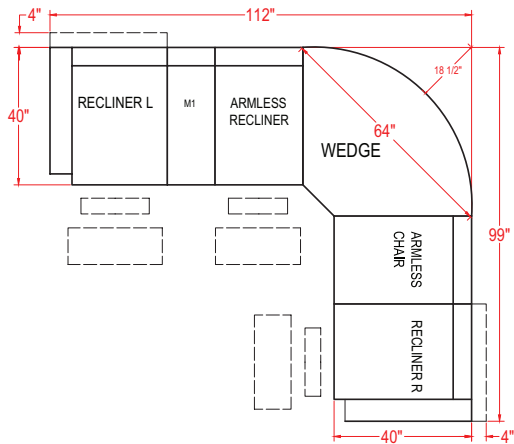

MOTION SOFAS

The only motion sofas worthy of being called Best.

RECLINER (LEFT ARM FACING) RECLINER (RIGHT ARM FACING)

UNIT	SEAT
H: 40"	H: 20"
W: 32.5"	W: 21.5"
D: 40"	D: 22"

LEATHER MATCH

Recliner (Left Arm) - M730C4L
Power Recliner (Left Arm) - M730CP4L
Recliner (Right Arm) - M730C4R
Power Recliner (Right Arm) - M730CP4R

FABRIC

Recliner (Left Arm) - M730R4L
Power Recliner (Left Arm) - M730RP4L
Recliner (Right Arm) - M730R4R
Power Recliner (Right Arm) - M730RP4R

ARMLESS CHAIR | ARMLESS RECLINER

UNIT	SEAT
H: 40"	H: 20"
W: 24"	W: 23.5"
D: 40"	D: 22"

LEATHER MATCH

Armless Chair - M730CA
Armless Recliner - M730C4A
Power Armless Recliner - M730CP4A

FABRIC

Armless Chair - M730RA
Armless Recliner - M730R4A
Power Armless Recliner - M730RP4A

CORNER WEDGE

UNIT	SEAT
H: 40"	H: 20"
W: 62.5"	W: 43"
D: 39"	D: 24"

LEATHER MATCH

Corner Wedge - M730CW

FABRIC

Corner Wedge - M730RW

STRAIGHT CONSOLE

UNIT
H: 35"
W: 13"
D: 35.5"

LEATHER MATCH

Straight Console - M1CC
Straight Console w/ Drawer - M1CD

FABRIC

Straight Console - M1RC
Straight Console w/ Drawer - M1RD

WEDGED CONSOLE

UNIT
H: 35"
W: 20.5"
D: 35.5"

LEATHER MATCH

Wedged Console - M2CC

FABRIC

Wedged Console - M2RC

Our patented bracketing system prevents the units from being shifted and separating apart.