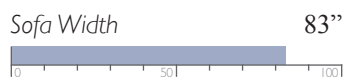

MEASUREMENTS

Manual - Outside Handle
Power - Metallic Push Buttons w/ USB Charger
PowerTilt Headrest - 4 Button w/ USB Charger

All measurements are approximate.

MOTION SOFAS

The only motion sofas worthy of being called Best.