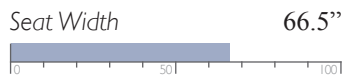

MEASUREMENTS

All measurements are approximate.