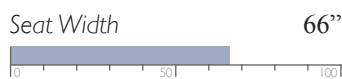

Manual Space Saver®
S760RA4

Power Space Saver®
S760RP4

LEATHER MATCH

Manual Space Saver®
S760CA4

Power Space Saver®
S760CP4

MEASUREMENTS

Manual - Outside Handle
Power - Metallic Push Buttons w/ USB Charger

All measurements are approximate.