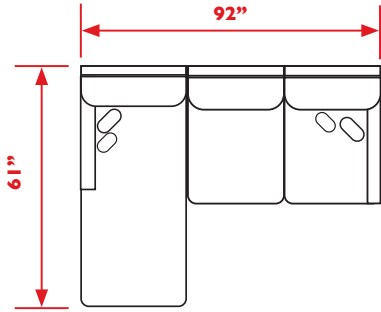

STATIONARY

The only stationary sofas worthy of being called Best.