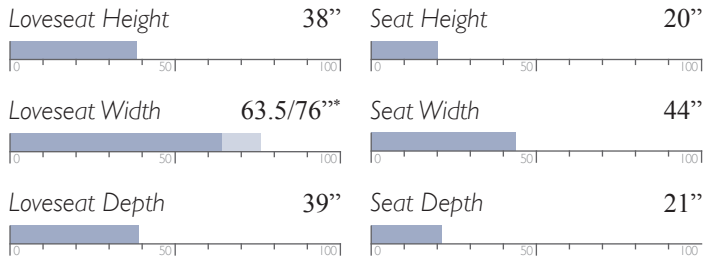

Power Rocker w/ Console
L760CQ7

MEASUREMENTS

Tilt Headrest and Power Console options feature a USB charger
*Loveseat with Console adds 12.5" to unit width

BODIE

Power Lift Recliner
8NW11

Space Saver®
8NW14