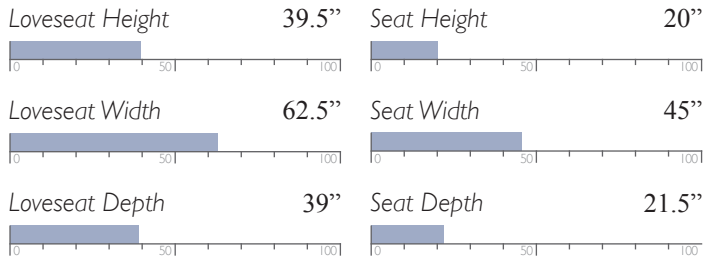

MEASUREMENTS

MOTION