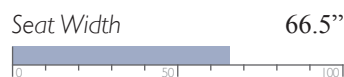

MEASUREMENTS

Manual - Outside Handle
Power - Metallic Push Buttons w/ USB Charger
PowerTilt Headrest - 4 Button w/ USB Charger

All measurements are approximate.

MOTION SOFAS

The only motion sofas worthy of being called Best.