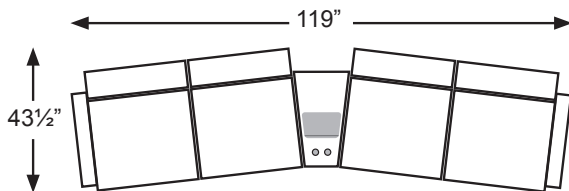

WEDGED CONSOLE

UNIT
H: 35"
W: 20.5"
D: 35.5"

LEATHER MATCH

Wedged Console - M2CC

FABRIC

Wedged Console - M2RC