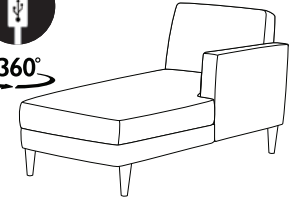

MI0CL_ - Chaise (Left Arm Facing)*
MI0CL_LU (Leather Match)
MI0CR_ - Chaise (Right Arm Facing)*
MI0CR_LU (Leather Match)

UNIT	SEAT
H: 35 1/2" †	H: 21 1/2" †
W: 35"	W: 30"
D: 61"	D: 47"