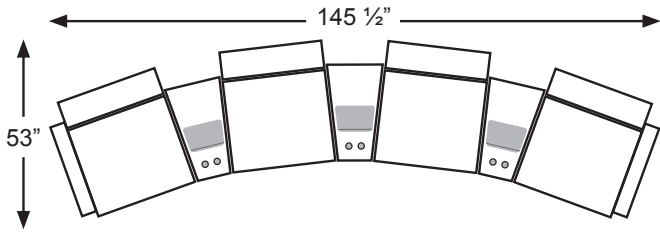

MOTION SOFAS

The only motion sofas worthy of being called Best.

RECLINER (LEFT ARM FACING)
RECLINER (RIGHT ARM FACING)
UNIT   **SEAT**
H: 40"   H: 20"
W: 32.5"   W: 21.5"
D: 40"   D: 22"

LEATHER MATCH

Recliner (Left Arm) - M730C4L
Power Recliner (Left Arm) - M730CP4L
Recliner (Right Arm) - M730C4R
Power Recliner (Right Arm) - M730CP4R

FABRIC

Recliner (Left Arm) - M730R4L
Power Recliner (Left Arm) - M730RP4L
Recliner (Right Arm) - M730R4R
Power Recliner (Right Arm) - M730RP4R