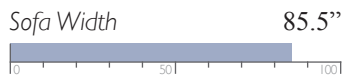

MEASUREMENTS

All measurements are approximate.