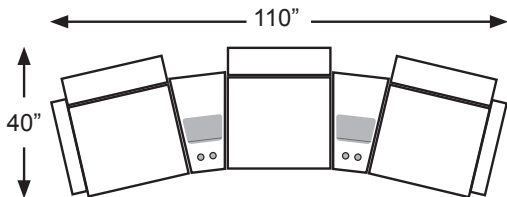

WEDGED CONSOLE

UNIT
 H: 35"
 W: 20.5"
 D: 35.5"

LEATHER MATCH

Wedged Console - M2CC

FABRIC

Wedged Console - M2RC

Our patented bracketing system prevents the units from being shifted and separating apart.

BODIE SECTIONAL