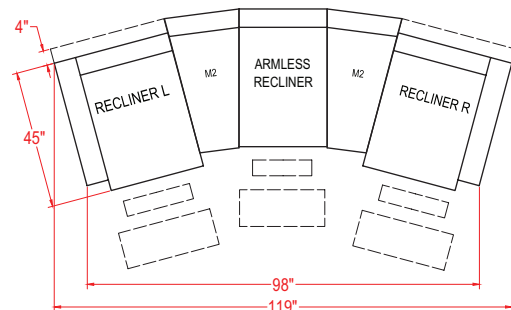

STRAIGHT CONSOLE

UNIT
H: 35"
W: 13"
D: 35.5"

LEATHER MATCH

Straight Console - M1CC
Straight Console w/ Drawer - M1CD

FABRIC

Straight Console - M1RC
Straight Console w/ Drawer - M1RD

WEDGED CONSOLE

UNIT
H: 35"
W: 20.5"
D: 35.5"

LEATHER MATCH

Wedged Console - M2CC

FABRIC

Wedged Console - M2RC

Our patented bracketing system prevents the units from being shifted and separating apart.