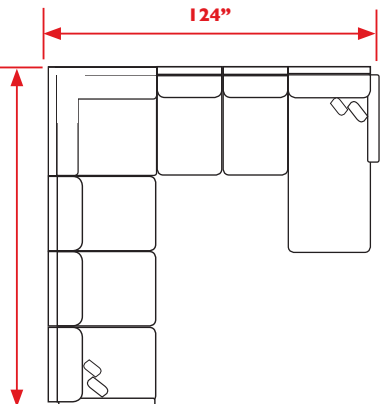

STATIONARY

The only stationary sofas worthy of being called Best.

MI0CL_ - Chaise (Left Arm Facing)*
MI0CL_LU (Leather Match)
MI0CR_ - Chaise (Right Arm Facing)*
MI0CR_LU (Leather Match)

UNIT	SEAT
H: 35 1/2" †	H: 21 1/2" †
W: 35"	W: 30"
D: 61"	D: 47"

MI0LL_ - Loveseat (Left Arm Facing)*
MI0LL_LU (Leather Match)
MI0LR_ - Loveseat (Right Arm Facing)*
MI0LR_LU (Leather Match)

UNIT	SEAT
H: 35 1/2" †	H: 21 1/2" †
W: 57"	W: 53 1/2"
D: 36"	D: 22 1/2"

MI0AL_ - Armless Loveseat
MI0AL_LU (Leather Match)

UNIT	SEAT
H: 35 1/2" †	H: 21 1/2" †
W: 54"	W: 54"
D: 36"	D: 22 1/2"

MI0AC_ - Armless Chair
MI0AC_LU (Leather Match)

UNIT	SEAT
H: 35 1/2" †	H: 21 1/2" †
W: 27"	W: 27"
D: 36"	D: 22 1/2"

MI0W_ - Wedge
MI0W_LU (Leather Match)

UNIT	SEAT
H: 35 1/2" †	H: 21 1/2" †
W: 35"	W: 22 1/2"
D: 36"	D: 22 1/2"

Available Leg Finish Options†

Dark Walnut (DW)

Espresso (E)

Riverloom (R)

Brushed Gold (BG)†

Brushed Nickel (BN)†

All measurements are approximate.

† Add additional 1" to height for metal legs options