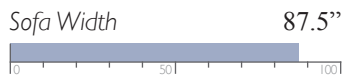

MEASUREMENTS

Manual - Outside Handle
Power - Metallic Push Buttons w/ USB Charger

All measurements are approximate.

MOTION SOFAS

The only motion sofas worthy of being called Best.

LEATHER MATCH

Manual Space Saver®
L501CA4