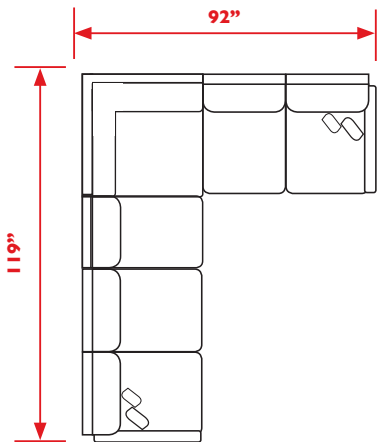

UNIT	SEAT
H: 35 1/2" †	H: 21 1/2" †
W: 35"	W: 30"
D: 61"	D: 47"

MI0LL_ - Loveseat (Left Arm Facing)*
 MI0LL_LU (Leather Match)
 MI0LR_ - Loveseat (Right Arm Facing)*
 MI0LR_LU (Leather Match)

UNIT	SEAT
H: 35 1/2" †	H: 21 1/2" †
W: 57"	W: 53 1/2"
D: 36"	D: 22 1/2"