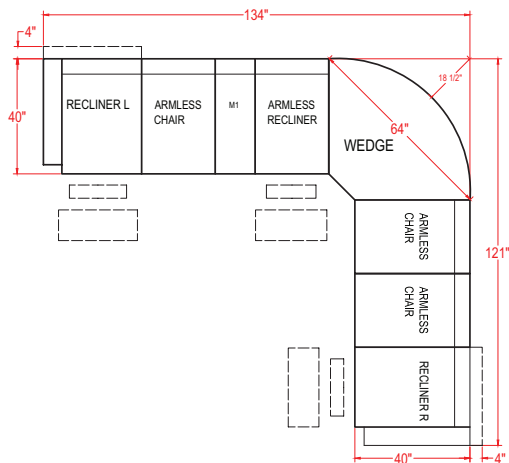

MOTION SOFAS

The only motion sofas worthy of being called Best.

RECLINER (LEFT ARM FACING) RECLINER (RIGHT ARM FACING)

UNIT	SEAT
H: 40"	H: 20"
W: 32.5"	W: 21.5"
D: 40"	D: 22"

LEATHER MATCH

Recliner (Left Arm) - M730C4L
Power Recliner (Left Arm) - M730CP4L
Recliner (Right Arm) - M730C4R
Power Recliner (Right Arm) - M730CP4R

FABRIC

Recliner (Left Arm) - M730R4L
Power Recliner (Left Arm) - M730RP4L
Recliner (Right Arm) - M730R4R
Power Recliner (Right Arm) - M730RP4R

ARMLESS CHAIR | ARMLESS RECLINER

UNIT	SEAT
H: 40"	H: 20"
W: 24"	W: 23.5"
D: 40"	D: 22"

LEATHER MATCH

Armless Chair - M730CA
Armless Recliner - M730C4A
Power Armless Recliner - M730CP4A

FABRIC

Armless Chair - M730RA
Armless Recliner - M730R4A
Power Armless Recliner - M730RP4A

CORNER WEDGE

UNIT	SEAT
H: 40"	H: 20"
W: 62.5"	W: 43"
D: 39"	D: 24"

LEATHER MATCH

Corner Wedge - M730CW

FABRIC

Corner Wedge - M730RW

STRAIGHT CONSOLE

UNIT
H: 35"
W: 13"
D: 35.5"

LEATHER MATCH

Straight Console - M1CC
Straight Console w/ Drawer - M1CD

FABRIC

Straight Console - M1RC
Straight Console w/ Drawer - M1RD

WEDGED CONSOLE

UNIT
H: 35"
W: 20.5"
D: 35.5"

LEATHER MATCH

Wedged Console - M2CC

FABRIC

Wedged Console - M2RC

Our patented bracketing system prevents the units from being shifted and separating apart.