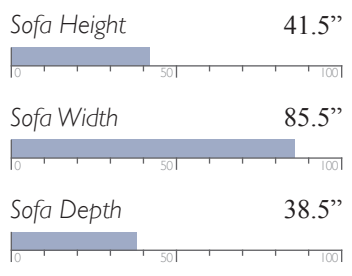

MEASUREMENTS

Manual - Outside Handle
Power - Metallic Push Buttons w/ USB Charger

All measurements are approximate.