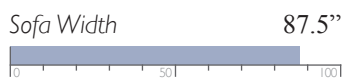

Manual - Outside Handle
Power - Metallic Push Buttons w/ USB Charger
PowerTilt Headrest - 4 Button w/ USB Charger

MEASUREMENTS

All measurements are approximate.

MOTION SOFAS

The only motion sofas worthy of being called Best.