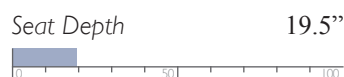

MEASUREMENTS

Manual - Outside Handle
Power - Metallic Push Buttons w/ USB Charger
PowerTilt Headrest - 4 Button w/ USB Charger

All measurements are approximate.

MOTION SOFAS

The only motion sofas worthy of being called Best.