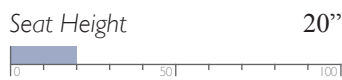

MEASUREMENTS

All measurements are approximate.