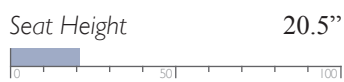

MEASUREMENTS

Manual - Outside Handle
Power - Metallic Push Buttons w/ USB Charger

All measurements are approximate.

MOTION SOFAS

The only motion sofas worthy of being called Best.

FABRIC

Manual Space Saver®
L800RA4