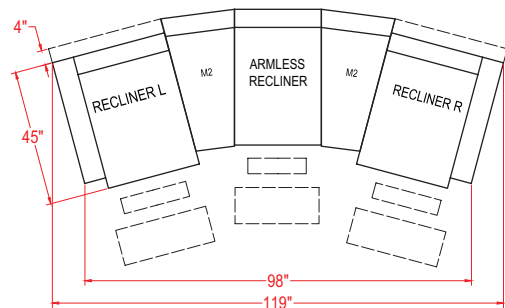

MOTION SOFAS

The only motion sofas worthy of being called Best.

RECLINER (LEFT ARM FACING) RECLINER (RIGHT ARM FACING)

UNIT	SEAT
H: 40"	H: 20"
W: 32.5"	W: 21.5"
D: 40"	D: 22"

LEATHER MATCH

Recliner (Left Arm) - M730C4L
Power Recliner (Left Arm) - M730CP4L
Recliner (Right Arm) - M730C4R
Power Recliner (Right Arm) - M730CP4R

FABRIC

Recliner (Left Arm) - M730R4L
Power Recliner (Left Arm) - M730RP4L
Recliner (Right Arm) - M730R4R
Power Recliner (Right Arm) - M730RP4R

ARMLESS CHAIR | ARMLESS RECLINER

UNIT	SEAT
H: 40"	H: 20"
W: 24"	W: 23.5"
D: 40"	D: 22"

LEATHER MATCH

Armless Chair - M730CA
Armless Recliner - M730C4A
Power Armless Recliner - M730CP4A

FABRIC

Armless Chair - M730RA
Armless Recliner - M730R4A
Power Armless Recliner - M730RP4A

CORNER WEDGE

UNIT	SEAT
H: 40"	H: 20"
W: 62.5"	W: 43"
D: 39"	D: 24"

LEATHER MATCH

Corner Wedge - M730CW

FABRIC

Corner Wedge - M730RW

STRAIGHT CONSOLE

UNIT
H: 35"
W: 13"
D: 35.5"

LEATHER MATCH

Straight Console - M1CC
Straight Console w/ Drawer - M1CD

FABRIC

Straight Console - M1RC
Straight Console w/ Drawer - M1RD

WEDGED CONSOLE

UNIT
H: 35"
W: 20.5"
D: 35.5"

LEATHER MATCH

Wedged Console - M2CC

FABRIC

Wedged Console - M2RC

Our patented bracketing system prevents the units from being shifted and separating apart.