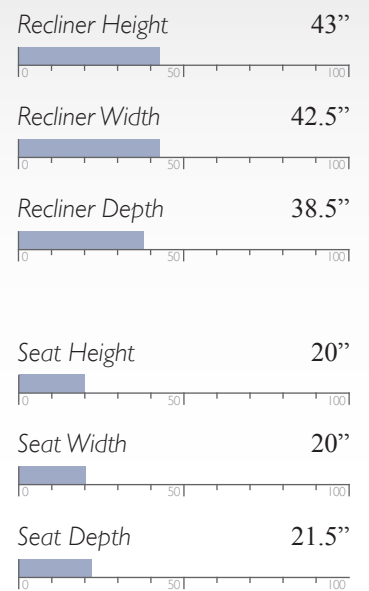

MEASUREMENTS

Leather Match (LU); also available in Fabric

Manual - Outside Handle

Power - Metallic Push Buttons w/ USB Charger

PowerTilt Headrest - 4 Button w/ USB Charger

Available with Power-Tilt Headrest (6MZ7_)