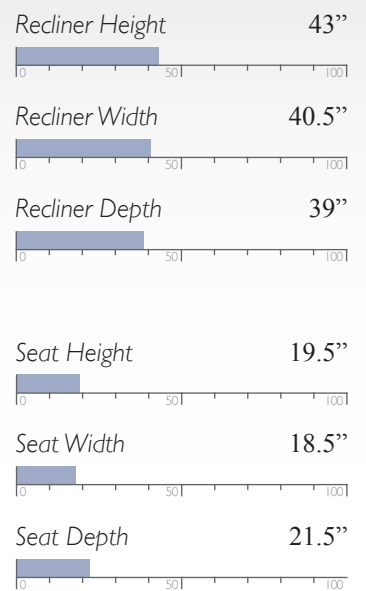

MEASUREMENTS

Leather Match (LU); also available in Fabric

Manual - Outside Handle

Power - Power Wand