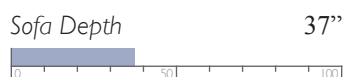

MEASUREMENTS

Manual - Outside Handle
Power - Metallic Push Buttons w/ USB Charger
PowerTilt Headrest - 4 Button w/ USB Charger

All measurements are approximate.

MOTION SOFAS

The only motion sofas worthy of being called Best.