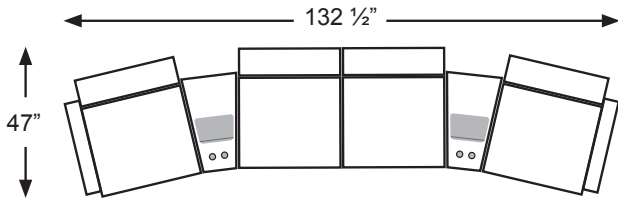

ARMLESS CHAIR | ARMLESS RECLINER

UNIT	SEAT
H: 40"	H: 20"
W: 24"	W: 23.5"
D: 40"	D: 22"

LEATHER MATCH

Armless Chair - M760CA
Armless Recliner - M760C4A
Power Armless Recliner - M760CP4A

FABRIC

Armless Chair - M760RA
Armless Recliner - M760R4A
Power Armless Recliner - M760RP4A