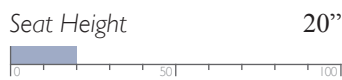

MEASUREMENTS

Manual - Outside Handle
Power - Metallic Push Buttons w/ USB Charger

All measurements are approximate.

MOTION SOFAS

The only motion sofas worthy of being called Best.

LEATHER MATCH

Manual Space Saver®
L501CA4