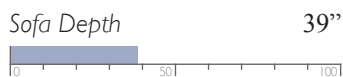

MEASUREMENTS

Manual - Outside Handle
Power - Metallic Push Buttons w/ USB Charger

All measurements are approximate.