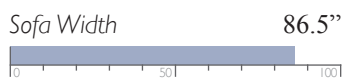

Manual Space Saver®
S760RA4

Power Space Saver®
S760RP4

LEATHER MATCH

Manual Space Saver®
S760CA4

Power Space Saver®
S760CP4

MEASUREMENTS

Manual - Outside Handle
Power - Metallic Push Buttons w/ USB Charger

All measurements are approximate.