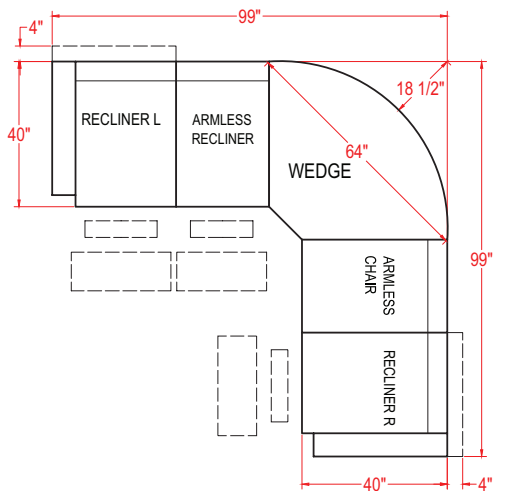

CORNER WEDGE

UNIT	SEAT
H: 40"	H: 20"
W: 62.5"	W: 43"
D: 39"	D: 24"

LEATHER MATCH

Corner Wedge - M760CW

FABRIC

Corner Wedge - M760RW