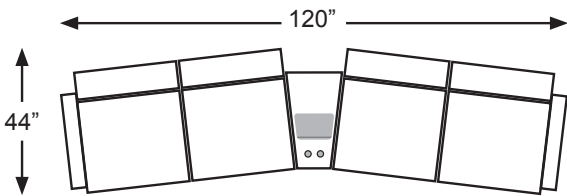

ARMLESS CHAIR | ARMLESS RECLINER

UNIT **SEAT**
 H: 40" H: 20"
 W: 24" W: 23.5"
 D: 40" D: 22"

LEATHER MATCH

Armless Chair - M730CA
 Armless Recliner - M730C4A
 Power Armless Recliner - M730CP4A

FABRIC

Armless Chair - M730RA
 Armless Recliner - M730R4A
 Power Armless Recliner - M730RP4A