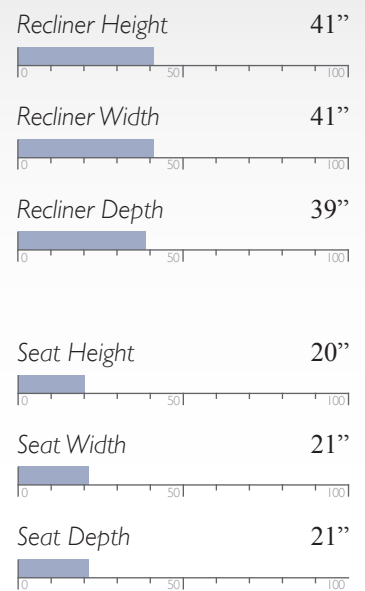

MEASUREMENTS

Leather Match (LU) or (LV); also available in Fabric

Manual - Outside Handle

Power - Power Wand

MOTION