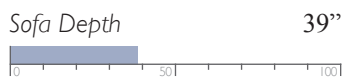

MEASUREMENTS

All measurements are approximate.