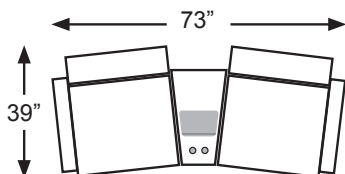

Our patented bracketing system prevents the units from being shifted and separating apart.