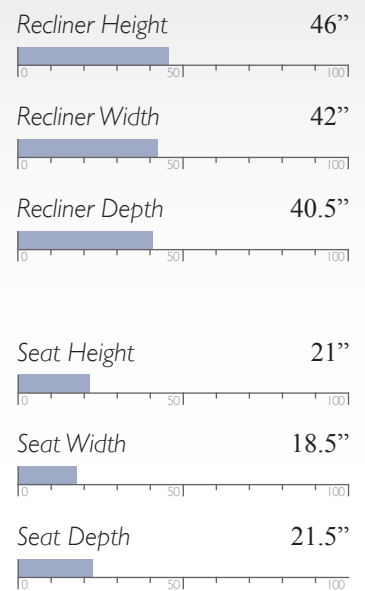

MEASUREMENTS

Leather Match (LU); also available in Fabric

Manual - Outside Handle

Power - Power Wand