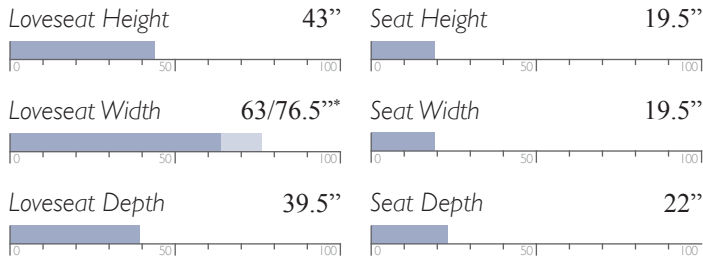

Power Rocker w/ Console & Tilt
Headrest
L850CY7

MEASUREMENTS

Tilt Headrest and Power Console options feature a USB charger
*Loveseat with Console adds 13.5" to unit width

RYSON

Space Saver®
8M54

Power Space Saver®
8MP54