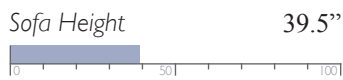

MEASUREMENTS

Manual - Outside Handle
Power - Metallic Push Buttons w/ USB Charger

All measurements are approximate.

MOTION SOFAS

The only motion sofas worthy of being called Best.

LEATHER MATCH

Manual Space Saver®
L501CA4