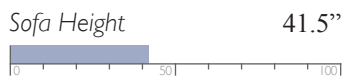

MEASUREMENTS

All measurements are approximate.