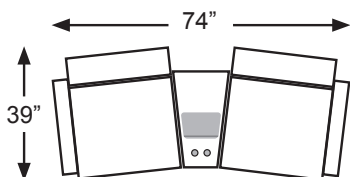

WEDGED CONSOLE

UNIT
 H: 35"
 W: 20.5"
 D: 35.5"

LEATHER MATCH

Wedged Console - M2CC

FABRIC

Wedged Console - M2RC

Our patented bracketing system prevents the units from being shifted and separating apart.

BODIE SECTIONAL