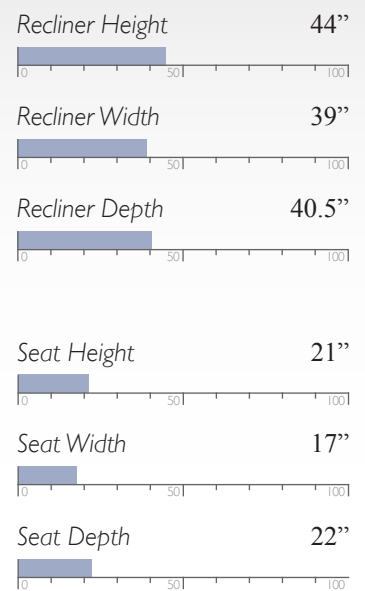

MEASUREMENTS

Leather Match (LU) or (LV); also available in Fabric

Manual - Outside Handle

Power - Power Wand

PowerTilt Headrest - 4 Button w/ USB Charger

Available with PowerTilt Headrest (8MZ8_)