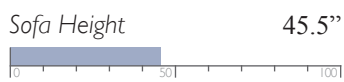

MEASUREMENTS

Manual - Outside Handle
Power - Metallic Push Buttons w/ USB Charger

All measurements are approximate.

MOTION SOFAS

The only motion sofas worthy of being called Best.

FABRIC

Manual Space Saver®
L800RA4