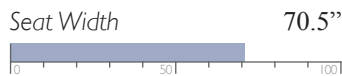

MEASUREMENTS

Manual - Outside Handle
Power - Metallic Push Buttons w/ USB Charger

All measurements are approximate.

MOTION SOFAS

The only motion sofas worthy of being called Best.

LEATHER MATCH

Manual Space Saver®
L501CA4