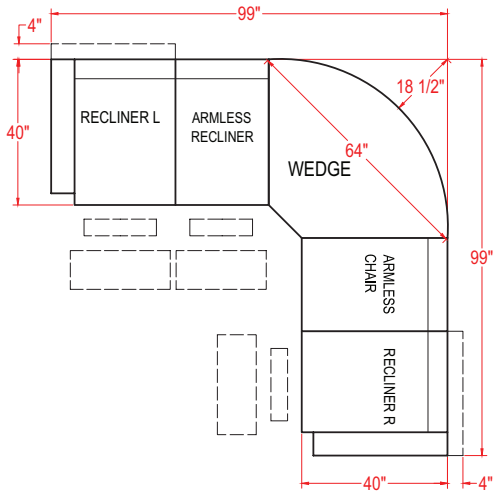

MOTION SOFAS

The only motion sofas worthy of being called Best.

RECLINER (LEFT ARM FACING) RECLINER (RIGHT ARM FACING)

UNIT	SEAT
H: 40"	H: 20"
W: 32.5"	W: 21.5"
D: 40"	D: 22"

LEATHER MATCH

Recliner (Left Arm) - M730C4L
Power Recliner (Left Arm) - M730CP4L
Recliner (Right Arm) - M730C4R
Power Recliner (Right Arm) - M730CP4R

FABRIC

Recliner (Left Arm) - M730R4L
Power Recliner (Left Arm) - M730RP4L
Recliner (Right Arm) - M730R4R
Power Recliner (Right Arm) - M730RP4R

ARMLESS CHAIR | ARMLESS RECLINER

UNIT	SEAT
H: 40"	H: 20"
W: 24"	W: 23.5"
D: 40"	D: 22"

LEATHER MATCH

Armless Chair - M730CA
Armless Recliner - M730C4A
Power Armless Recliner - M730CP4A

FABRIC

Armless Chair - M730RA
Armless Recliner - M730R4A
Power Armless Recliner - M730RP4A

CORNER WEDGE

UNIT	SEAT
H: 40"	H: 20"
W: 62.5"	W: 43"
D: 39"	D: 24"

LEATHER MATCH

Corner Wedge - M730CW

FABRIC

Corner Wedge - M730RW

STRAIGHT CONSOLE

UNIT
H: 35"
W: 13"
D: 35.5"

LEATHER MATCH

Straight Console - M1CC
Straight Console w/ Drawer - M1CD

FABRIC

Straight Console - M1RC
Straight Console w/ Drawer - M1RD

WEDGED CONSOLE

UNIT
H: 35"
W: 20.5"
D: 35.5"

LEATHER MATCH

Wedged Console - M2CC

FABRIC

Wedged Console - M2RC

Our patented bracketing system prevents the units from being shifted and separating apart.