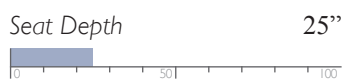

MEASUREMENTS

Manual - Outside Handle
Power - Metallic Push Buttons w/ USB Charger

All measurements are approximate.

MOTION SOFAS

The only motion sofas worthy of being called Best.

FABRIC

Manual Space Saver®
L800RA4