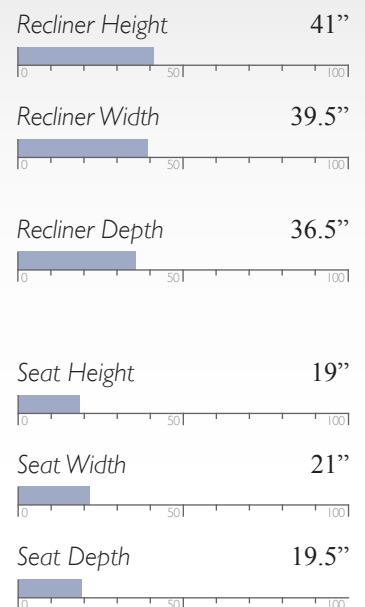

MEASUREMENTS

Leather Match (LU); also available in Fabric

Manual - Outside Handle

Power - Metallic Push Buttons w/ USB Charger

PowerTilt Headrest - 4 Button w/ USB Charger

Available with PowerTilt Headrest (4NZ2_)