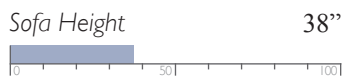

Manual Space Saver®
S760RA4

Power Space Saver®
S760RP4

LEATHER MATCH

Manual Space Saver®
S760CA4

Power Space Saver®
S760CP4

MEASUREMENTS

Manual - Outside Handle
Power - Metallic Push Buttons w/ USB Charger

All measurements are approximate.