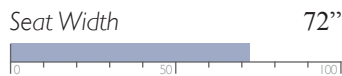

MEASUREMENTS

All measurements are approximate.