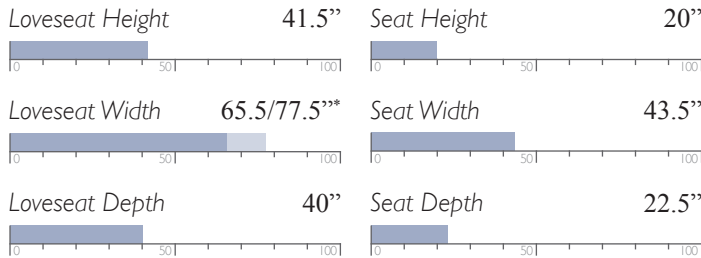

Power Rocker w/ Console
L700CQ7

Power Rocker w/ Console & Tilt
Headrest
L700CY7

MEASUREMENTS

Tilt Headrest and Power Console options feature a USB charger
*Loveseat with Console adds 12" to unit width

BRINLEY2