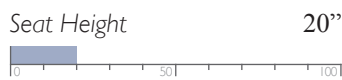

Manual Space Saver®
S760RA4

Power Space Saver®
S760RP4

LEATHER MATCH

Manual Space Saver®
S760CA4

Power Space Saver®
S760CP4

MEASUREMENTS

Manual - Outside Handle
Power - Metallic Push Buttons w/ USB Charger

All measurements are approximate.