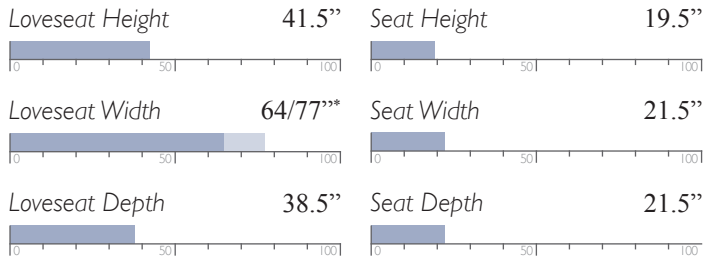

Power Rocker w/ Console
L730CQ7

MEASUREMENTS

Tilt Headrest and Power Console options feature a USB charger

**Loveseat with Console adds 13" to unit width

UNITY

Space Saver®
7N34

Power Space Saver®
7NP34

Swivel Glider
7N35