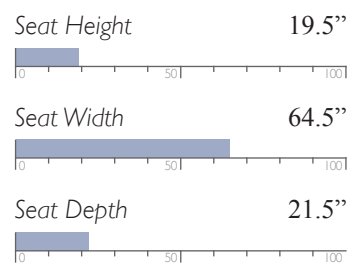

MEASUREMENTS

Manual - Outside Handle
Power - Metallic Push Buttons w/ USB Charger

All measurements are approximate.