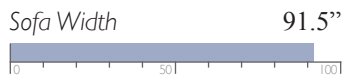

MEASUREMENTS

All measurements are approximate.