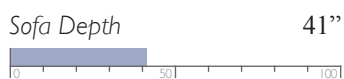

MEASUREMENTS

Manual - Outside Handle
Power - Metallic Push Buttons w/ USB Charger

All measurements are approximate.

MOTION SOFAS

The only motion sofas worthy of being called Best.

FABRIC

Manual Space Saver®
L800RA4