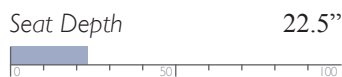

MEASUREMENTS

All measurements are approximate.