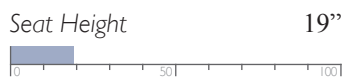

MEASUREMENTS

All measurements are approximate.