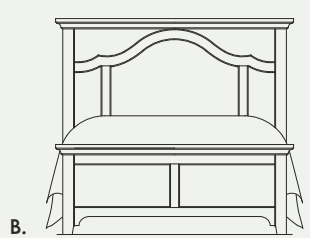

BUNGALOW

B.

STORAGE FOOTBOARDS

FINISHES

DESCRIPTION

- **A.**
- -338 ARCH HEADBOARD 3/3
  41 x 2¹/₈ x 53
- -833 LOW PROFILE FOOTBOARD 3/3
  41 x 2⁷/₈ x 19³/₄
- -900 WOOD RAILS, 3/3
  76 x 1 x 5³/₄

- -552 ARCH HEADBOARD, 4/6
  56 x 2¹/₈ x 56¹/₂
- -255 LOW PROFILE FOOTBOARD, 4/6
  56 x 2⁷/₈ x 19³/₄
- -911 WOOD RAILS, 4/6
  76 x 1 x 5³/₄

- -558 ARCH HEADBOARD, 5/0
  63 x 2¹/₈ x 58
- -855 LOW PROFILE FOOTBOARD, 5/0
  63 x 2⁷/₈ x 19³/₄
- -922 WOOD RAILS, 5/0 & 6/6
  82 x 1 x 5³/₄

- -668 ARCH HEADBOARD, 6/6
  80 x 2¹/₈ x 60
- -866 LOW PROFILE FOOTBOARD, 6/6
  80 x 2⁷/₈ x 19³/₄
- -922 WOOD RAILS, 5/0 & 6/6
  82 x 1 x 5³/₄

- MS-MS1 METAL SUPPORT SLATS SET OF 2 FOR USE WITH 6/6 BEDS
  9 x 49 x 3¹/₄
- OR
- MS-MS2 METAL SUPPORT SLATS SET OF 3 FOR USE WITH 6/6 BEDS
  9 x 49 x 3¹/₄

- **B.**
- -559 MANTEL HEADBOARD, 5/0
  66¹/₂ x 4¹/₈ x 60
- -955 MANTEL FOOTBOARD, 5/0
  66¹/₂ x 4⁷/₈ x 25
- -722 WOOD RAILS, 5/0 & 6/6
  82 x 1 x 6⁵/₈

- -669 MANTEL HEADBOARD, 6/6
  83¹/₂ X 4¹/₂ X 62
- -966 MANTEL FOOTBOARD, 6/6
  83¹/₂ X 4⁷/₈ X 25
- -722 WOOD RAILS, 5/0 & 6/6
  82 x 1 x 65/8

- MS-MS1 METAL SUPPORT SLATS SET OF 2 FOR USE WITH 6/6 BEDS 9 x 49 x 3¹/₄
- OR
- MS-MS2 METAL SUPPORT SLATS SET OF 3 FOR USE WITH 6/6 BEDS 9 x 49 x 3¹/₄

- **C.**
- -331 UPHOLSTERED HEADBOARD, 3/3
  41¹/₂ x 2¹/₈ x 55
- -833 LOW PROFILE FOOTBOARD, 3/3
  41 x 2⁷/₈ x 19³/₄
- -900 WOOD RAILS, 3/3
  76 x 1 x 5³/₄

- -441 UPHOLSTERED HEADBOARD, 4/6
  56¹/₂ x 2¹/₈ x 55
- -255 LOW PROFILE FOOTBOARD, 4/6
  56 x 2⁷/₈ x 19³/₄

- -551 UPHOLSTERED HEADBOARD, 5/0
  63¹/₂ x 2¹/₈ x 58
- -855 LOW PROFILE FOOTBOARD, 5/0
  63 x 2⁷/₈ x 19³/₄
- -922 WOOD RAILS, 5/0 & 6/6
  82 x 1 x 5³/₄

- -661 UPHOLSTERED HEADBOARD, 6/6
  80¹/₂ x 2¹/₈ x 58
- -866 LOW PROFILE FOOTBOARD, 6/6
  80 x 2⁷/₈ x 19³/₄
- -922 WOOD RAILS, 5/0 & 6/6
  82 x 1 x 5³/₄

- MS-MS1 METAL SUPPORT SLATS SET OF 2 FOR USE WITH 6/6 BEDS 9 x 49 x 3¹/₄
- OR
- MS-MS2 METAL SUPPORT SLATS SET OF 3 FOR USE WITH 6/6 BEDS 9 x 49 x 3¹/₄

- **D.**
- -001 DOUBLE DRESSER
  6 DRAWERS
  55 x 19⁷/₈ x 36¹/₂