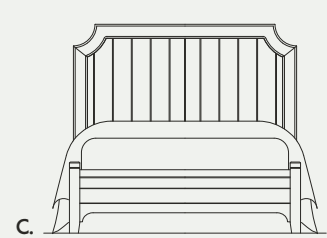

BUNGALOW

C.

STORAGE FOOTBOARDS

FINISHES

DESCRIPTION

- **A.**
- -338 ARCH HEADBOARD 3/3
  41 x 2¹/₈ x 53
- -833 LOW PROFILE FOOTBOARD 3/3
  41 x 2⁷/₈ x 19³/₄
- -900 WOOD RAILS, 3/3
  76 x 1 x 5³/₄

- -552 ARCH HEADBOARD, 4/6
  56 x 2¹/₈ x 56¹/₂
- -255 LOW PROFILE FOOTBOARD, 4/6
  56 x 2⁷/₈ x 19³/₄
- -911 WOOD RAILS, 4/6
  76 x 1 x 5³/₄

- -558 ARCH HEADBOARD, 5/0
  63 x 2¹/₈ x 58
- -855 LOW PROFILE FOOTBOARD, 5/0
  63 x 2⁷/₈ x 19³/₄
- -922 WOOD RAILS, 5/0 & 6/6
  82 x 1 x 5³/₄

- -668 ARCH HEADBOARD, 6/6
  80 x 2¹/₈ x 60
- -866 LOW PROFILE FOOTBOARD, 6/6
  80 x 2⁷/₈ x 19³/₄
- -922 WOOD RAILS, 5/0 & 6/6
  82 x 1 x 5³/₄

- MS-MS1 METAL SUPPORT SLATS SET OF 2 FOR USE WITH 6/6 BEDS
  9 x 49 x 3¹/₄
- OR
- MS-MS2 METAL SUPPORT SLATS SET OF 3 FOR USE WITH 6/6 BEDS
  9 x 49 x 3¹/₄

- **B.**
- -559 MANTEL HEADBOARD, 5/0
  66¹/₂ x 4¹/₈ x 60
- -955 MANTEL FOOTBOARD, 5/0
  66¹/₂ x 4⁷/₈ x 25
- -722 WOOD RAILS, 5/0 & 6/6
  82 x 1 x 6⁵/₈

- -669 MANTEL HEADBOARD, 6/6
  83¹/₂ X 4¹/₂ X 62
- -966 MANTEL FOOTBOARD, 6/6
  83¹/₂ X 4⁷/₈ X 25
- -722 WOOD RAILS, 5/0 & 6/6
  82 x 1 x 65/8

- MS-MS1 METAL SUPPORT SLATS SET OF 2 FOR USE WITH 6/6 BEDS 9 x 49 x 3¹/₄
- OR
- MS-MS2 METAL SUPPORT SLATS SET OF 3 FOR USE WITH 6/6 BEDS 9 x 49 x 3¹/₄

- **C.**
- -331 UPHOLSTERED HEADBOARD, 3/3
  41¹/₂ x 2¹/₈ x 55
- -833 LOW PROFILE FOOTBOARD, 3/3
  41 x 2⁷/₈ x 19³/₄
- -900 WOOD RAILS, 3/3
  76 x 1 x 5³/₄

- -441 UPHOLSTERED HEADBOARD, 4/6
  56¹/₂ x 2¹/₈ x 55
- -255 LOW PROFILE FOOTBOARD, 4/6
  56 x 2⁷/₈ x 19³/₄

- -551 UPHOLSTERED HEADBOARD, 5/0
  63¹/₂ x 2¹/₈ x 58
- -855 LOW PROFILE FOOTBOARD, 5/0
  63 x 2⁷/₈ x 19³/₄
- -922 WOOD RAILS, 5/0 & 6/6
  82 x 1 x 5³/₄

- -661 UPHOLSTERED HEADBOARD, 6/6
  80¹/₂ x 2¹/₈ x 58
- -866 LOW PROFILE FOOTBOARD, 6/6
  80 x 2⁷/₈ x 19³/₄
- -922 WOOD RAILS, 5/0 & 6/6
  82 x 1 x 5³/₄

- MS-MS1 METAL SUPPORT SLATS SET OF 2 FOR USE WITH 6/6 BEDS 9 x 49 x 3¹/₄
- OR
- MS-MS2 METAL SUPPORT SLATS SET OF 3 FOR USE WITH 6/6 BEDS 9 x 49 x 3¹/₄

- **D.**
- -001 DOUBLE DRESSER
  6 DRAWERS
  55 x 19⁷/₈ x 36¹/₂