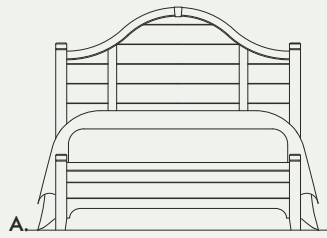

BUNGALOW

A.